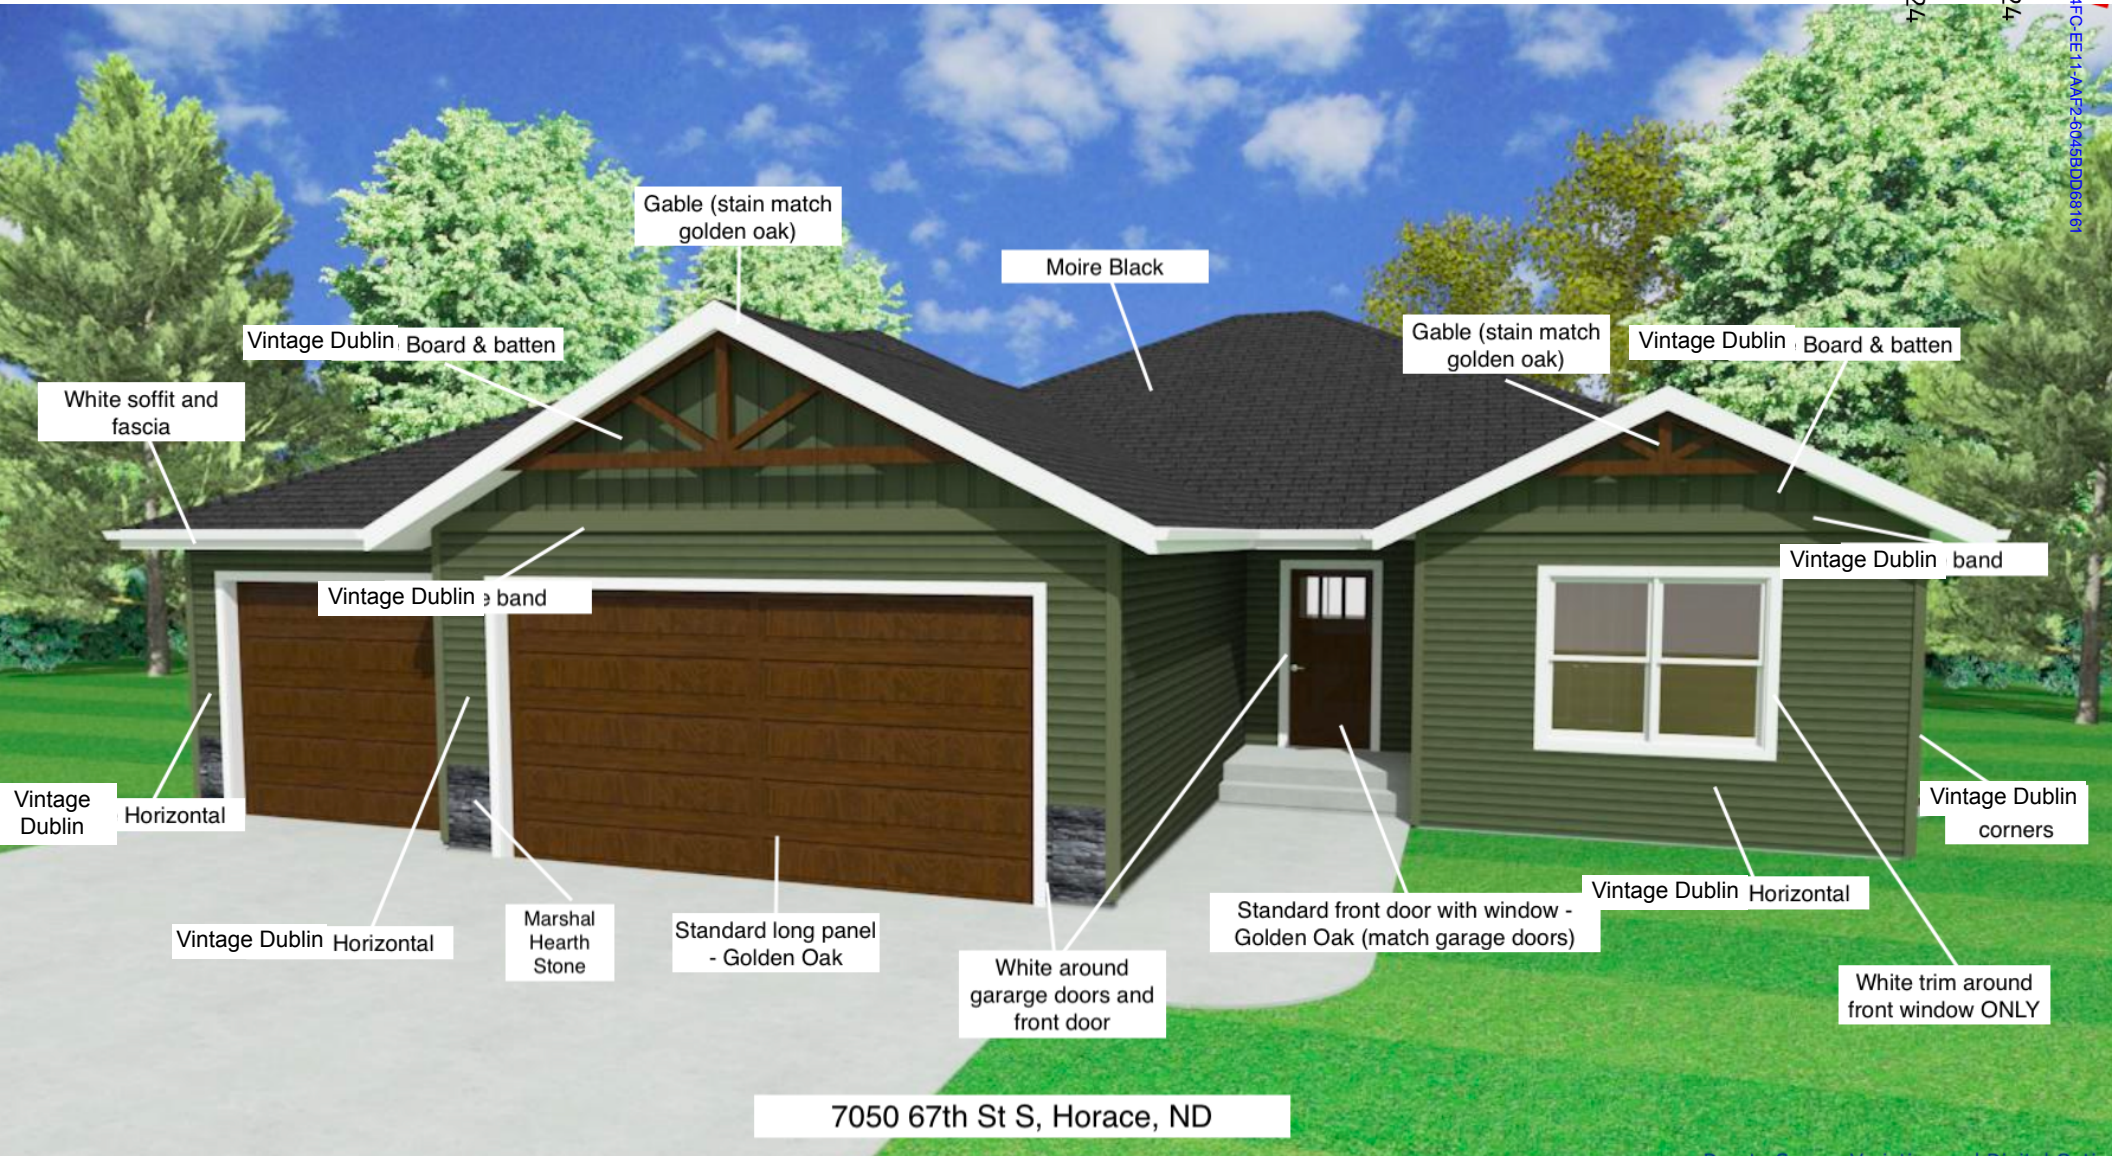

04/16/24

04/16/24

Gable (stain match golden oak)

Moire Black

Gable (stain match golden oak)

Vintage Dublin Board & batten

Vintage Dublin Board & batten

White soffit and fascia

Vintage Dublin band

Vintage Dublin band

Vintage Dublin

Horizontal

Vintage Dublin Horizontal

Marshal Hearth Stone

Standard long panel - Golden Oak

White around garage doors and front door

Standard front door with window - Golden Oak (match garage doors)

Vintage Dublin Horizontal

Vintage Dublin corners

White trim around front window ONLY

7050 67th St S, Horace, ND