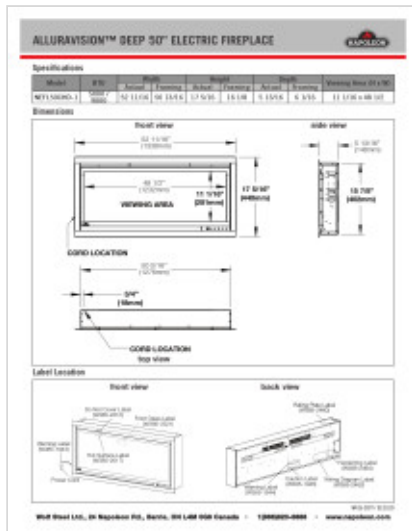

Specification Sheets

NEFL50CHD-1_Specification_Sheet.pdf