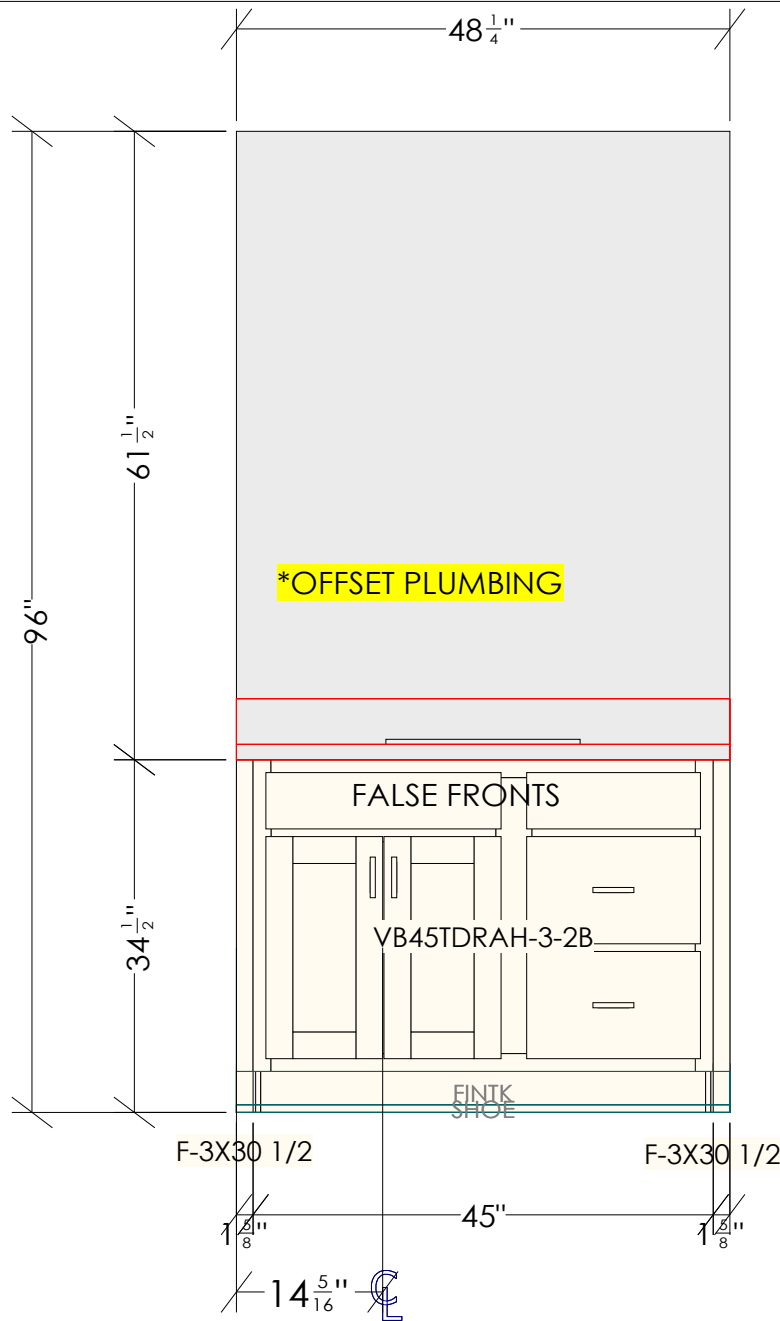

WINDSOR DOOR
BIRCH RUSSET
BASE: TOEKICK + SHOE

LAMINATE: FORMICA SEA SALT 9529-58
WATERFALL EDGE
STD. BACKSPLASH

MATTE BLACK HARDWARE
128MM 9113-1055-P
QTY: 4

All dimensions _size designations given are subject to verification on job site and adjustment to fit job conditions.

This is an original design and must not be released or copied unless applicable fee has been paid or job order placed.

Designed: 6/11/2024
Printed: 7/16/2024