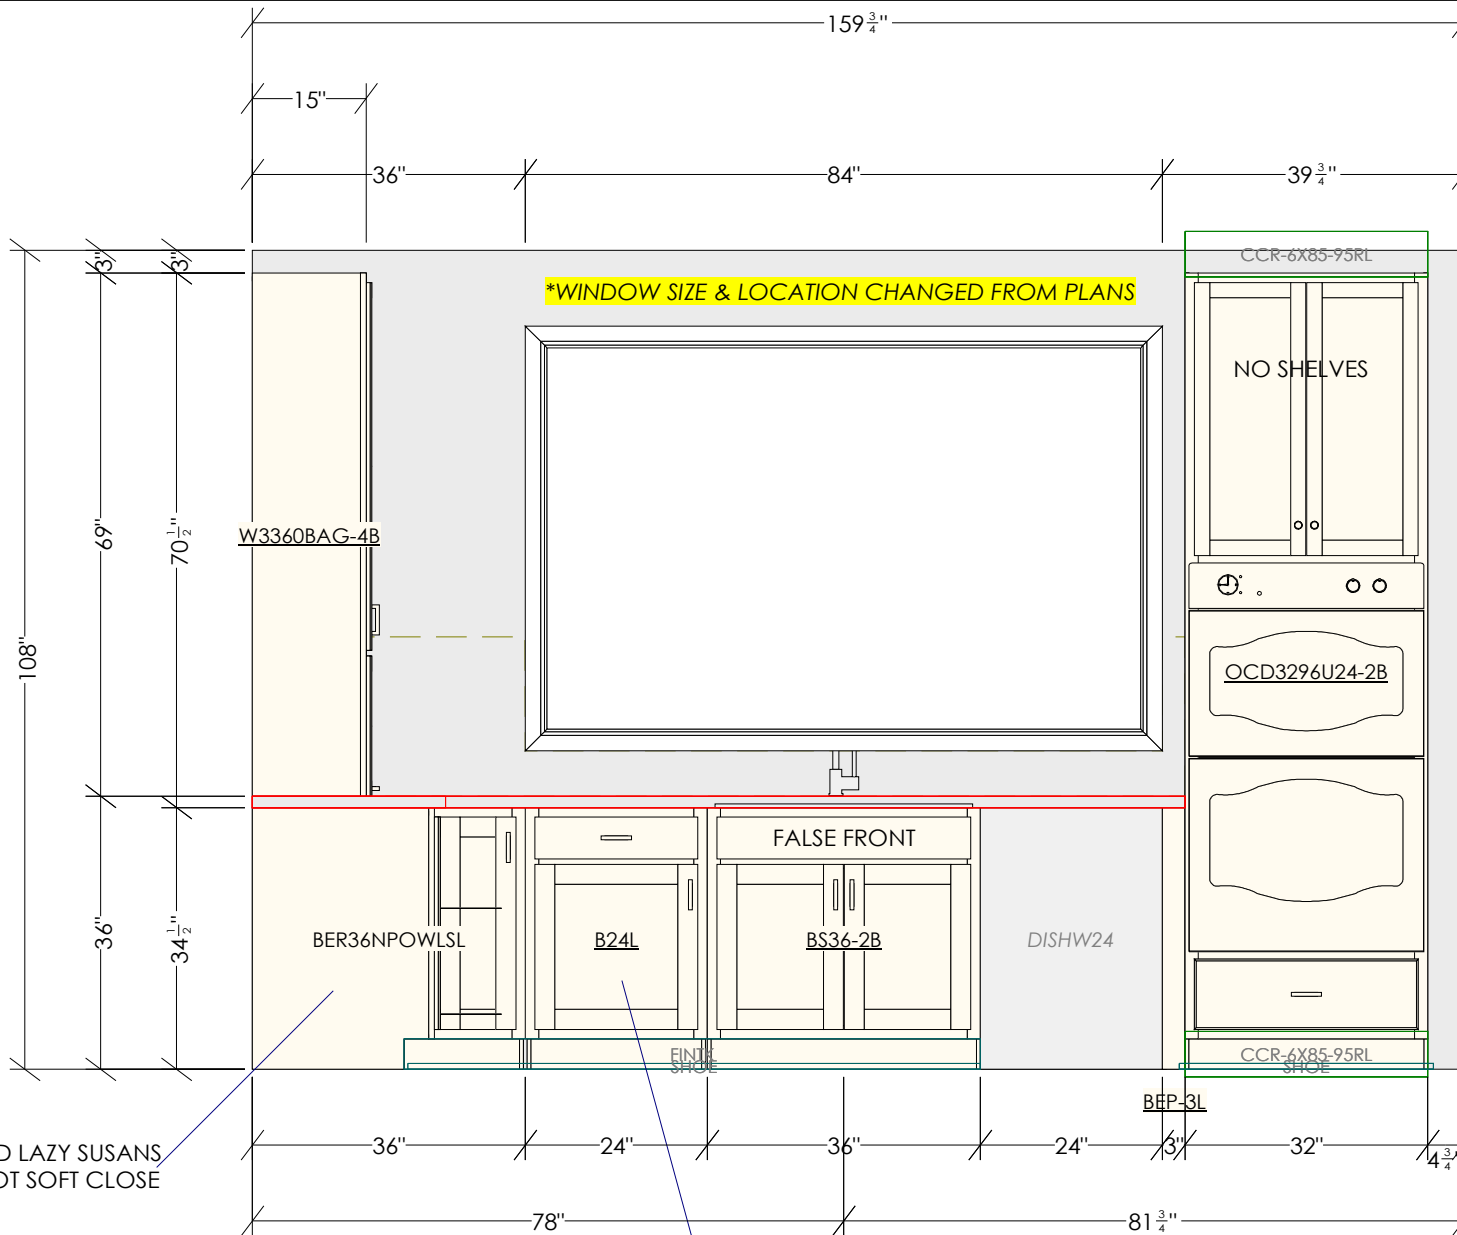

WINDSOR/SAVANNAH DOOR
PAINTED OYSTER UPPERS/TALLS
BIRCH RUSSET BASES
CROWN: 6" STOCK
BASE: TOEKICK + SHOE

QUARTZ: MSI BIANCO PEPPER
EDGE: 1/4" ROUND
TILE BACKSPASH

MATTE BLACK PULL
128MM 9113-1055-P
QTY: 6

MATTE BLACK KNOB
9434-4055-P
QTY: 2

TWO WOOD LAZY SUSANS
*DOORS NOT SOFT CLOSE

1 ADJ. FULL DEPTH SHELF BEHIND DOOR,
REV-A-SHELF WOOD TAMBOUR TABLE IN DRAWER
ATT-2133-1

All dimensions _size designations
given are subject to verification on
job site and adjustment to fit job
conditions.

This is an original design and must
not be released or copied unless
applicable fee has been paid or job
order placed.

Designed: 6/11/2024
Printed: 7/16/2024