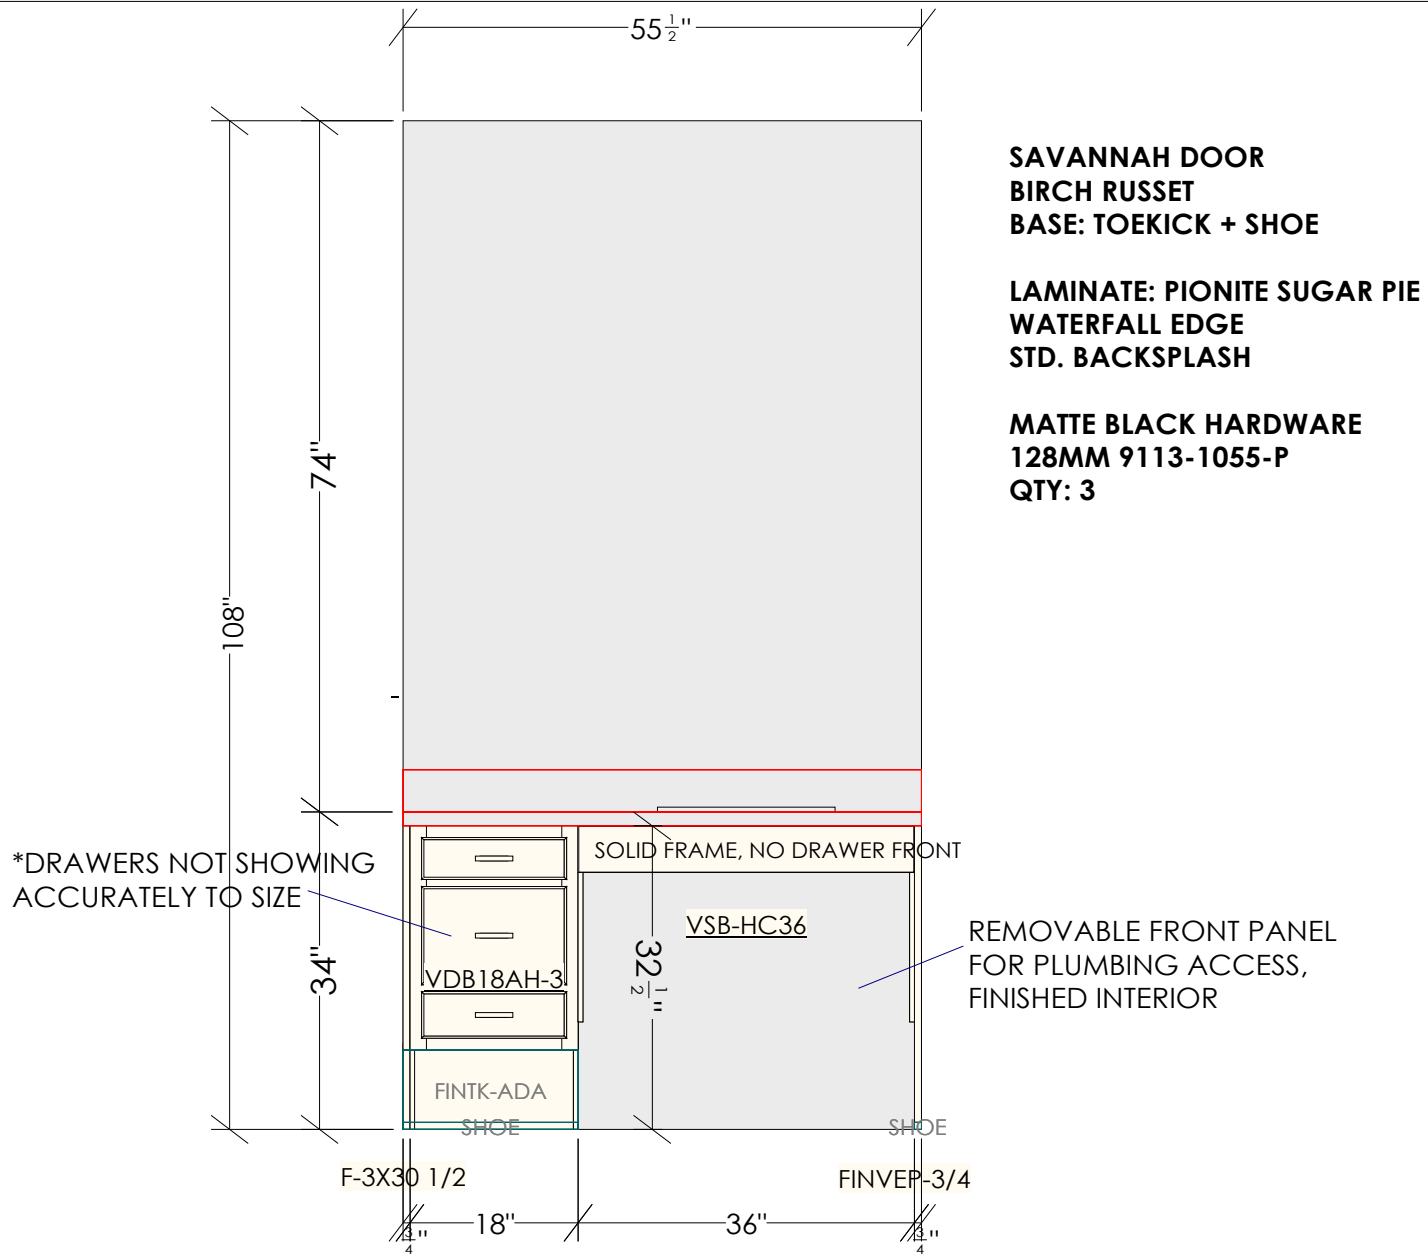

All dimensions _size designations given are subject to verification on job site and adjustment to fit job conditions.

This is an original design and must not be released or copied unless applicable fee has been paid or job order placed.

Designed: 6/11/2024
Printed: 7/16/2024