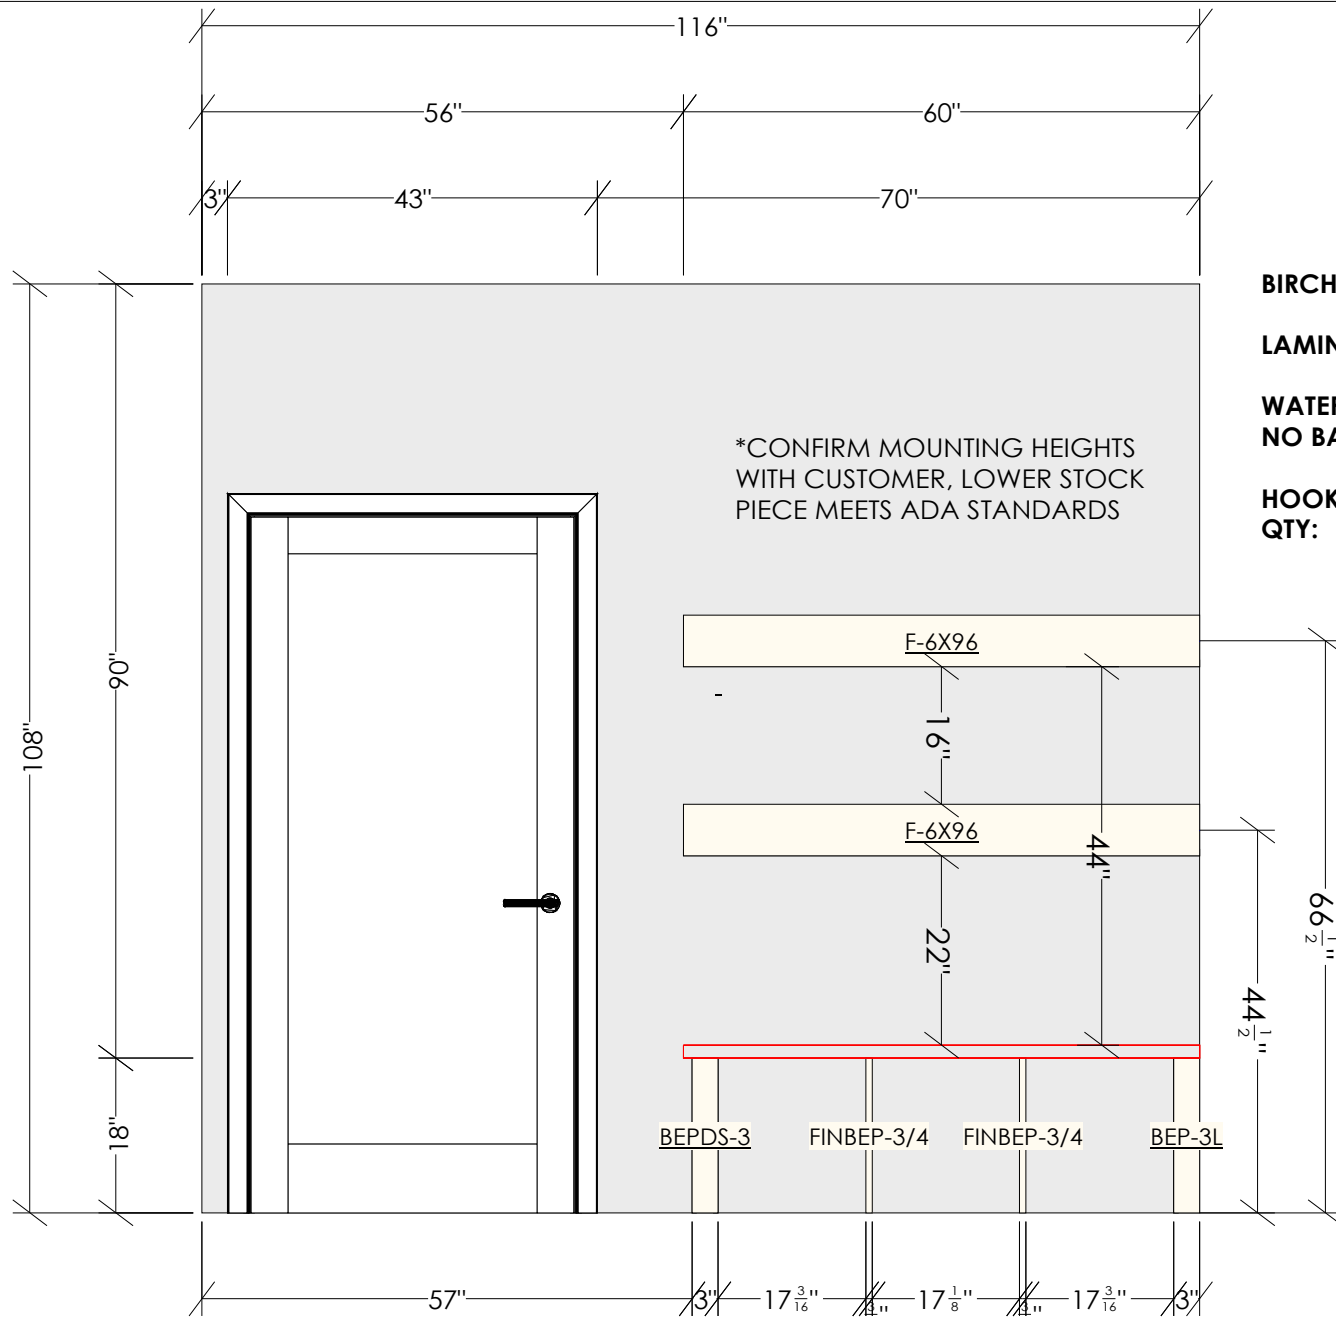

BIRCH RUSSET

**LAMINATE: PIONITE SUGAR PIE
SUPER MATTE FINISH**

**WATERFALL EDGE
NO BACKSPLASH**

**HOOKS:
QTY:**

*CONFIRM MOUNTING HEIGHTS
WITH CUSTOMER, LOWER STOCK
PIECE MEETS ADA STANDARDS

18" DEEP PANLES
19.5" DEEP COUNTERTOP

All dimensions & size designations given are subject to verification on job site and adjustment to fit job conditions.

This is an original design and must not be released or copied unless applicable fee has been paid or job order placed.

Designed: 6/11/2024
Printed: 7/16/2024