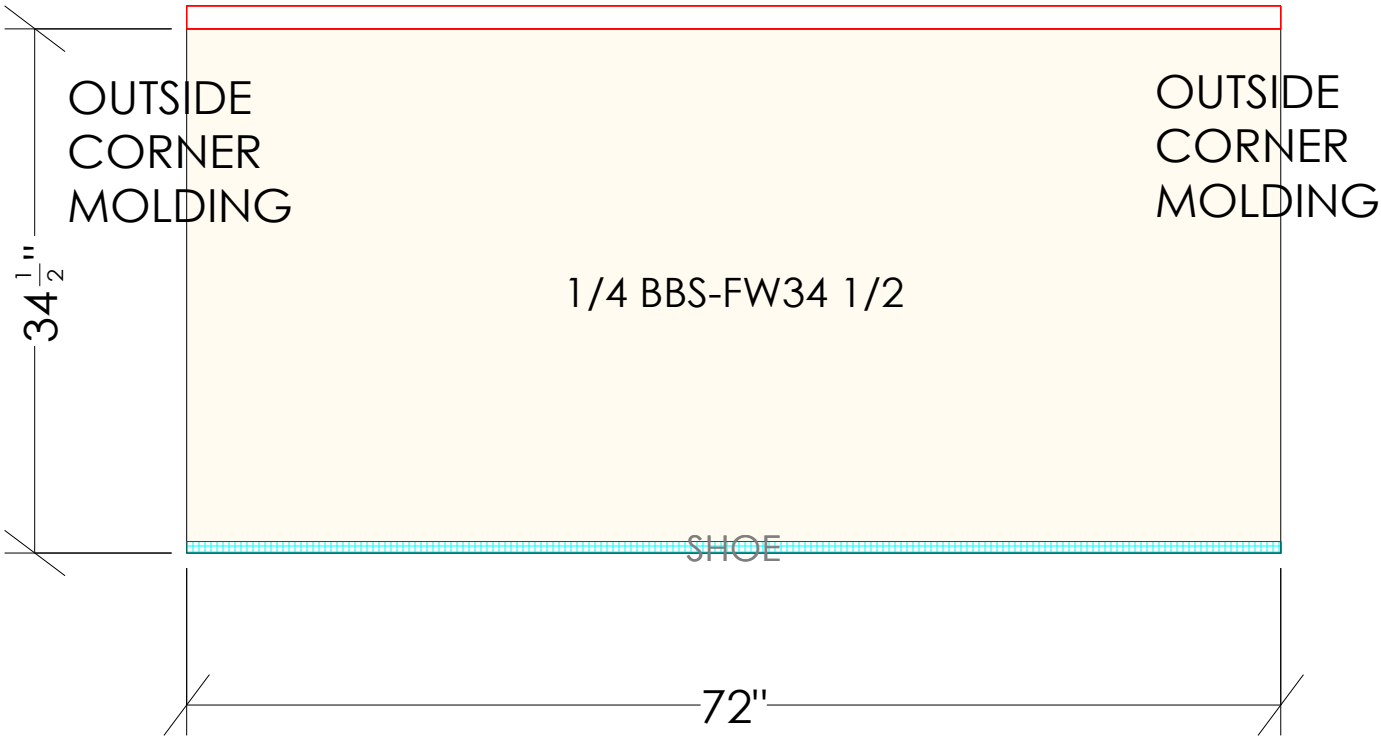

Designed: 6/11/2024
Printed: 7/16/2024

**BIRCH RUSSET
BASE: SHOE**

**QUARTZ: MSI BIANCO PEPPEI
EDGE: 1/4" ROUND**

All dimensions _size designations given are subject to verification on job site and adjustment to fit job conditions.