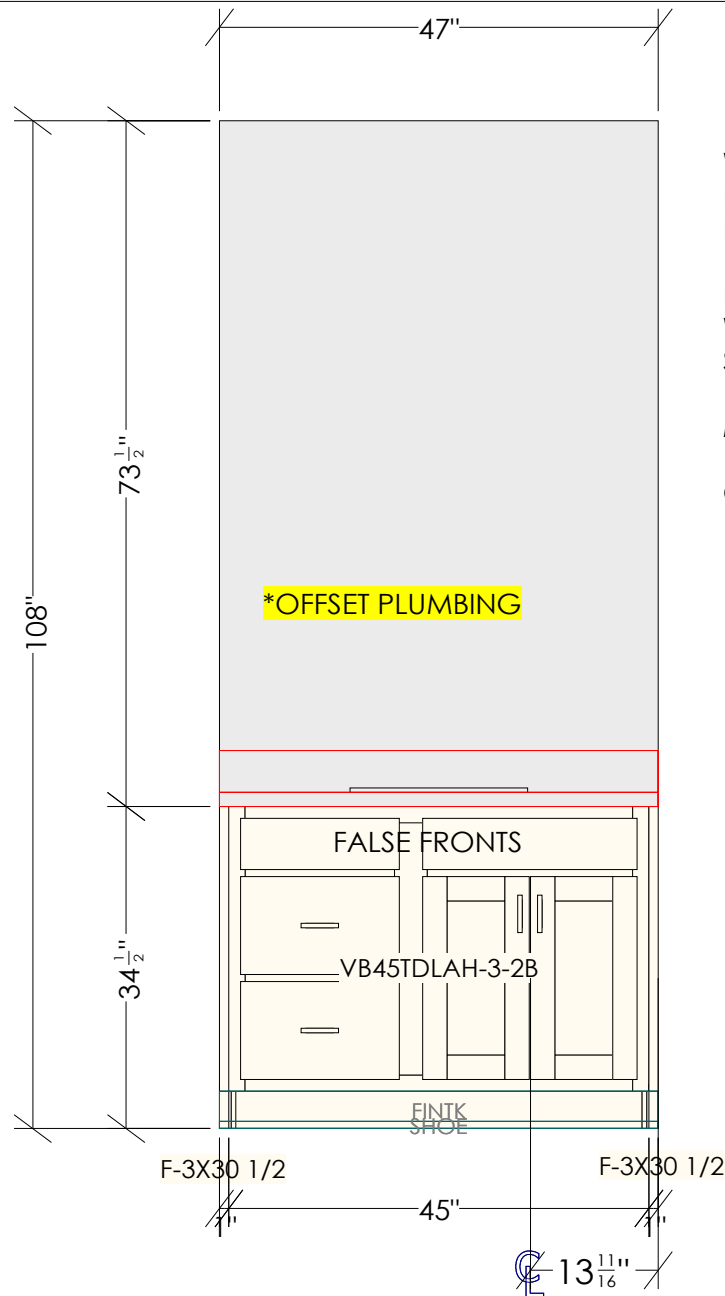

WINDSOR DOOR
BIRCH RUSSET
BASE: TOEKICK + SHOE

LAMINATE: PIONITE SUGAR PIE
WATERFALL EDGE
STD. BACKSPLASH

MATTE BLACK HARDWARE
128MM 9113-1055-P
QTY: 4

*OFFSET PLUMBING

FALSE FRONTS

VB45TDLAH-3-2B

FINTK SHOE

F-3X30 1/2

F-3X30 1/2

45"

13 11/16"

All dimensions _size designations given are subject to verification on job site and adjustment to fit job conditions.

This is an original design and must not be released or copied unless applicable fee has been paid or job order placed.

Designed: 6/11/2024
Printed: 7/16/2024