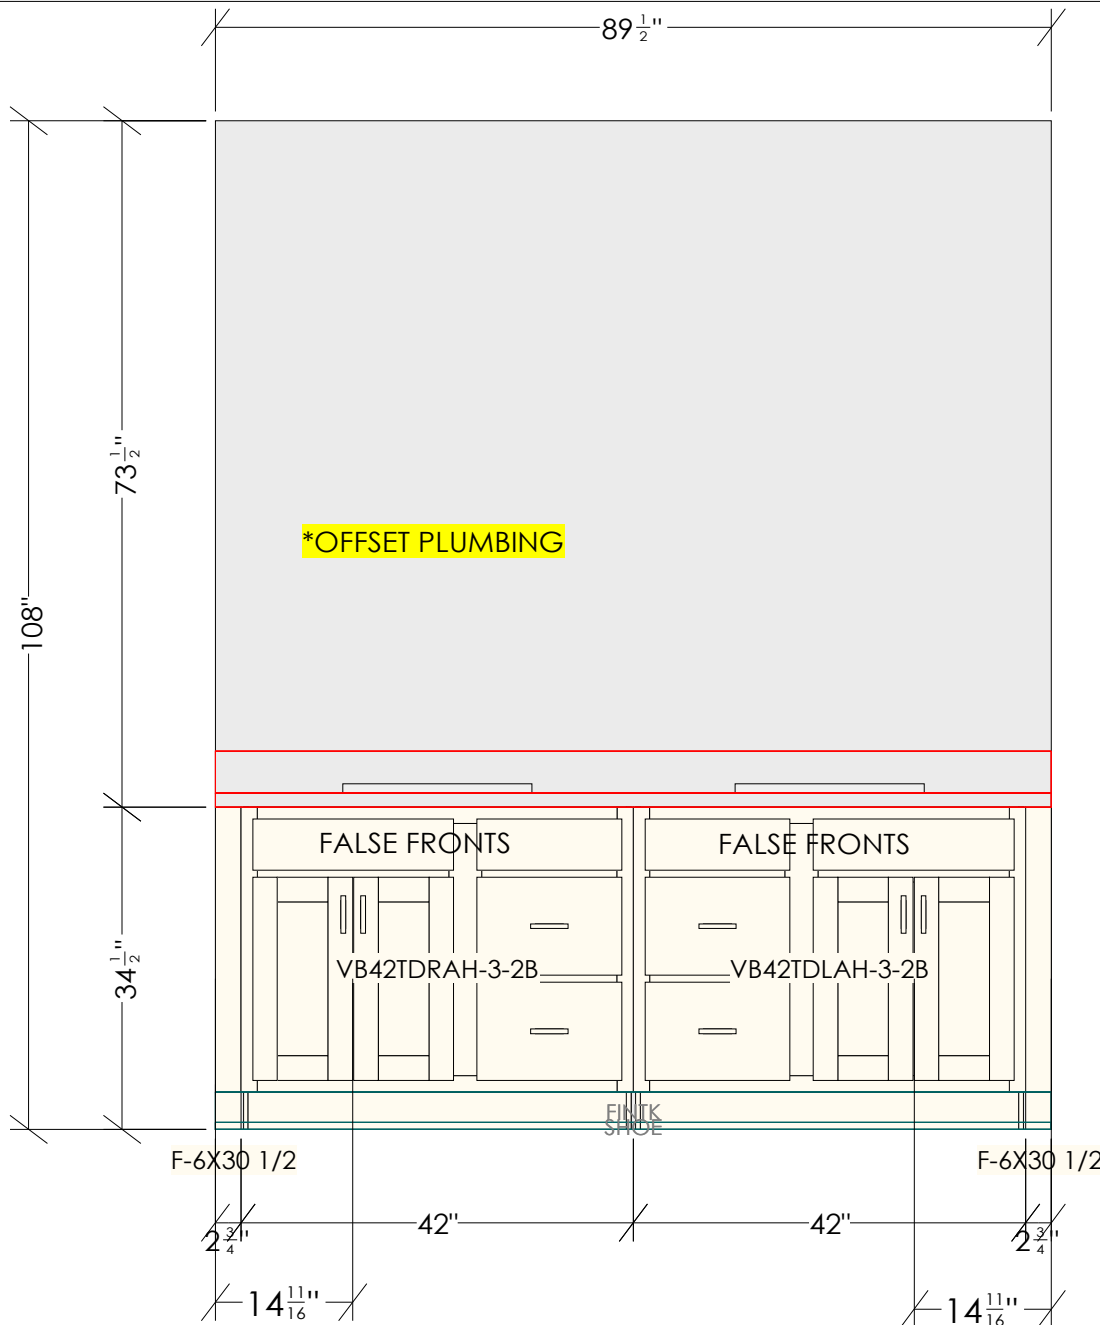

**WINDSOR DOOR
BIRCH RUSSET
BASE: TOEKICK + SHOE**

**QUARTZ: CHIPPED ICE
EDGE: 1/4" ROUND
STD. BACKSPLASH**

**MATTE BLACK HARDWARE
128MM 9113-1055-P
QTY: 8**

All dimensions & size designations given are subject to verification on job site and adjustment to fit job conditions.

This is an original design and must not be released or copied unless applicable fee has been paid or job order placed.

Designed: 6/11/2024
Printed: 7/16/2024