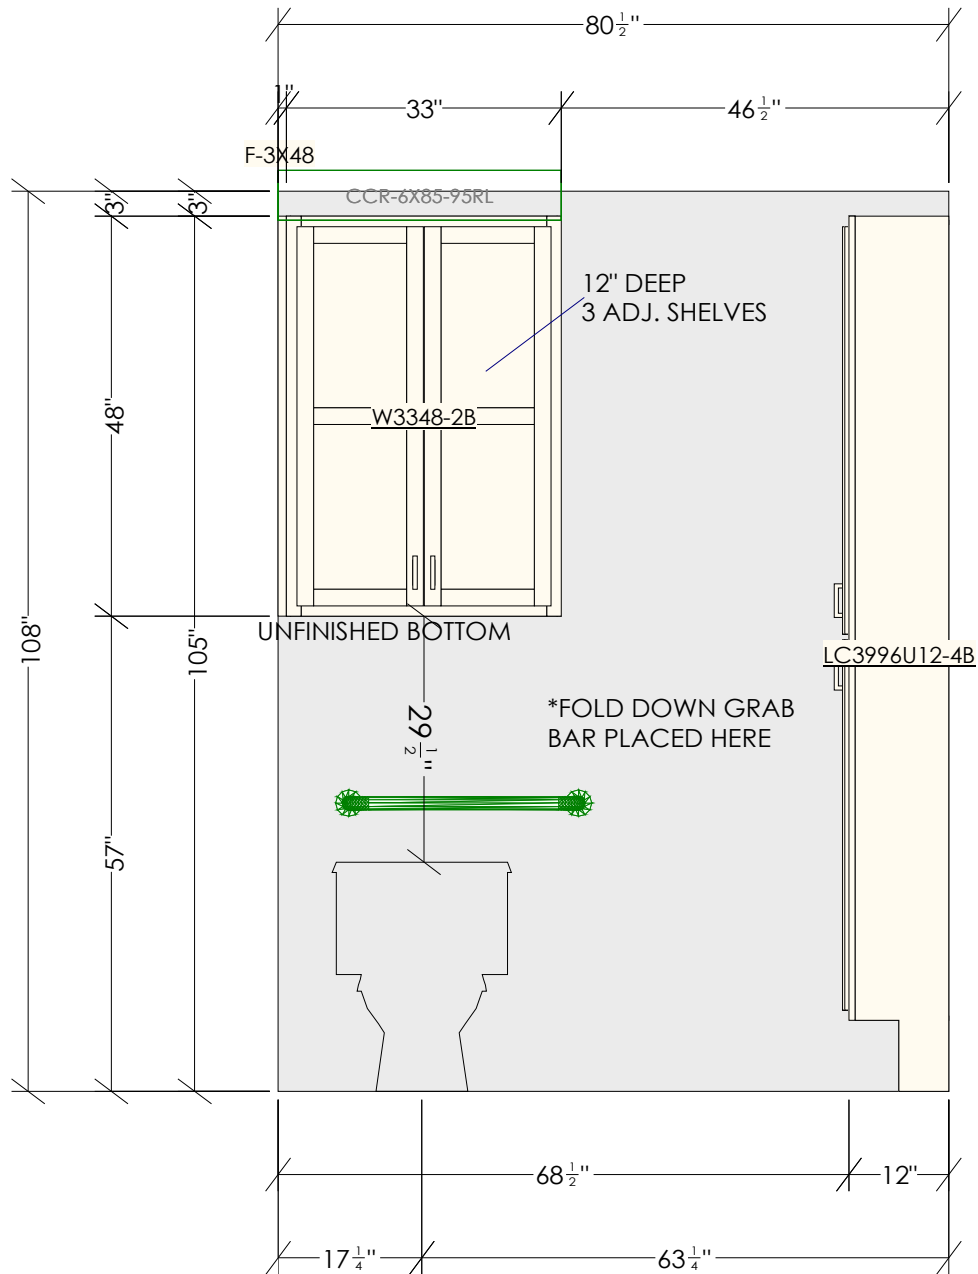

**SAVANNAH DOOR
BIRCH RUSSET
CROWN: STRAIGHT STOCK**

**MATTE BLACK HARDWARE
128MM 9113-1055-P
QTY: 2**

All dimensions _size designations given are subject to verification on job site and adjustment to fit job conditions.

This is an original design and must not be released or copied unless applicable fee has been paid or job order placed.

Designed: 6/11/2024
Printed: 7/16/2024