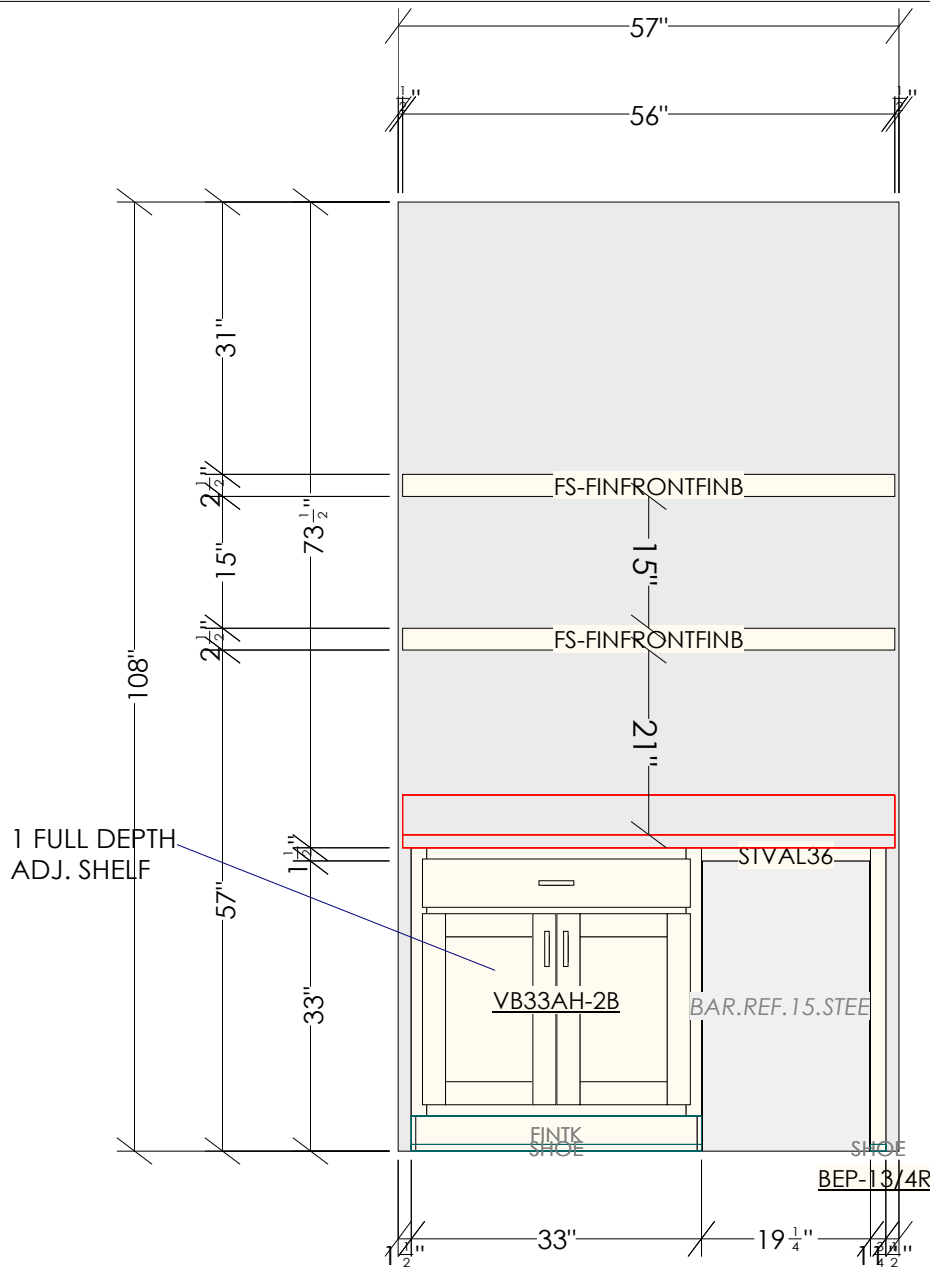

WINDSOR DOOR
BIRCH RUSSET
BASE: TOEKICK + SHOE

QUARTZ: MSI BIANCO PEPPER
EDGE: 1/4" ROUND
STD. BACKSPLASH

MATTE BLACK HARDWARE
128MM 9113-1055-P
QTY: 6

All dimensions _size designations given are subject to verification on job site and adjustment to fit job conditions.

This is an original design and must not be released or copied unless applicable fee has been paid or job order placed.

Designed: 6/11/2024
Printed: 7/16/2024