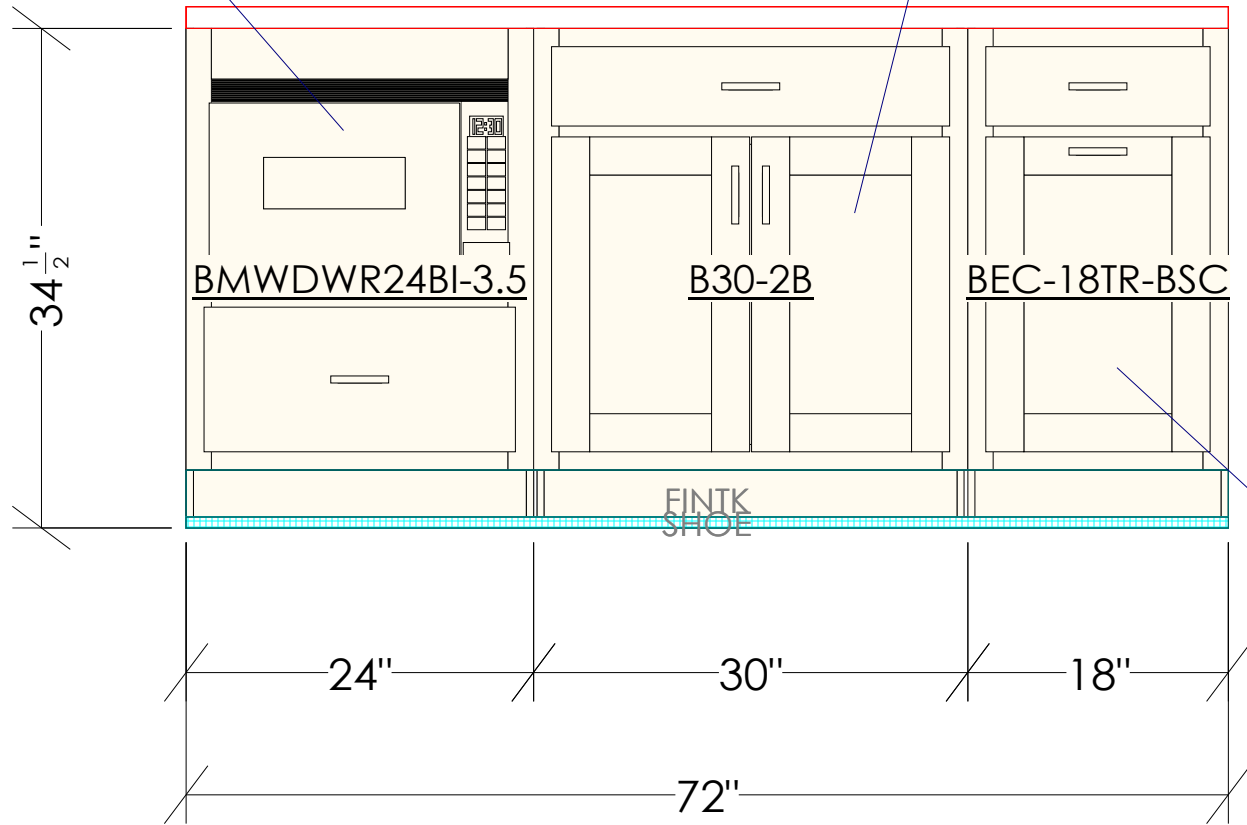

1 ADJ. FDS

DOUBLE PULL-OUT
SOFT CLOSE TRASH

All dimensions _size designations given are subject to verification on job site and adjustment to fit job conditions.

This is an original design and must not be released or copied unless applicable fee has been paid or job order placed.