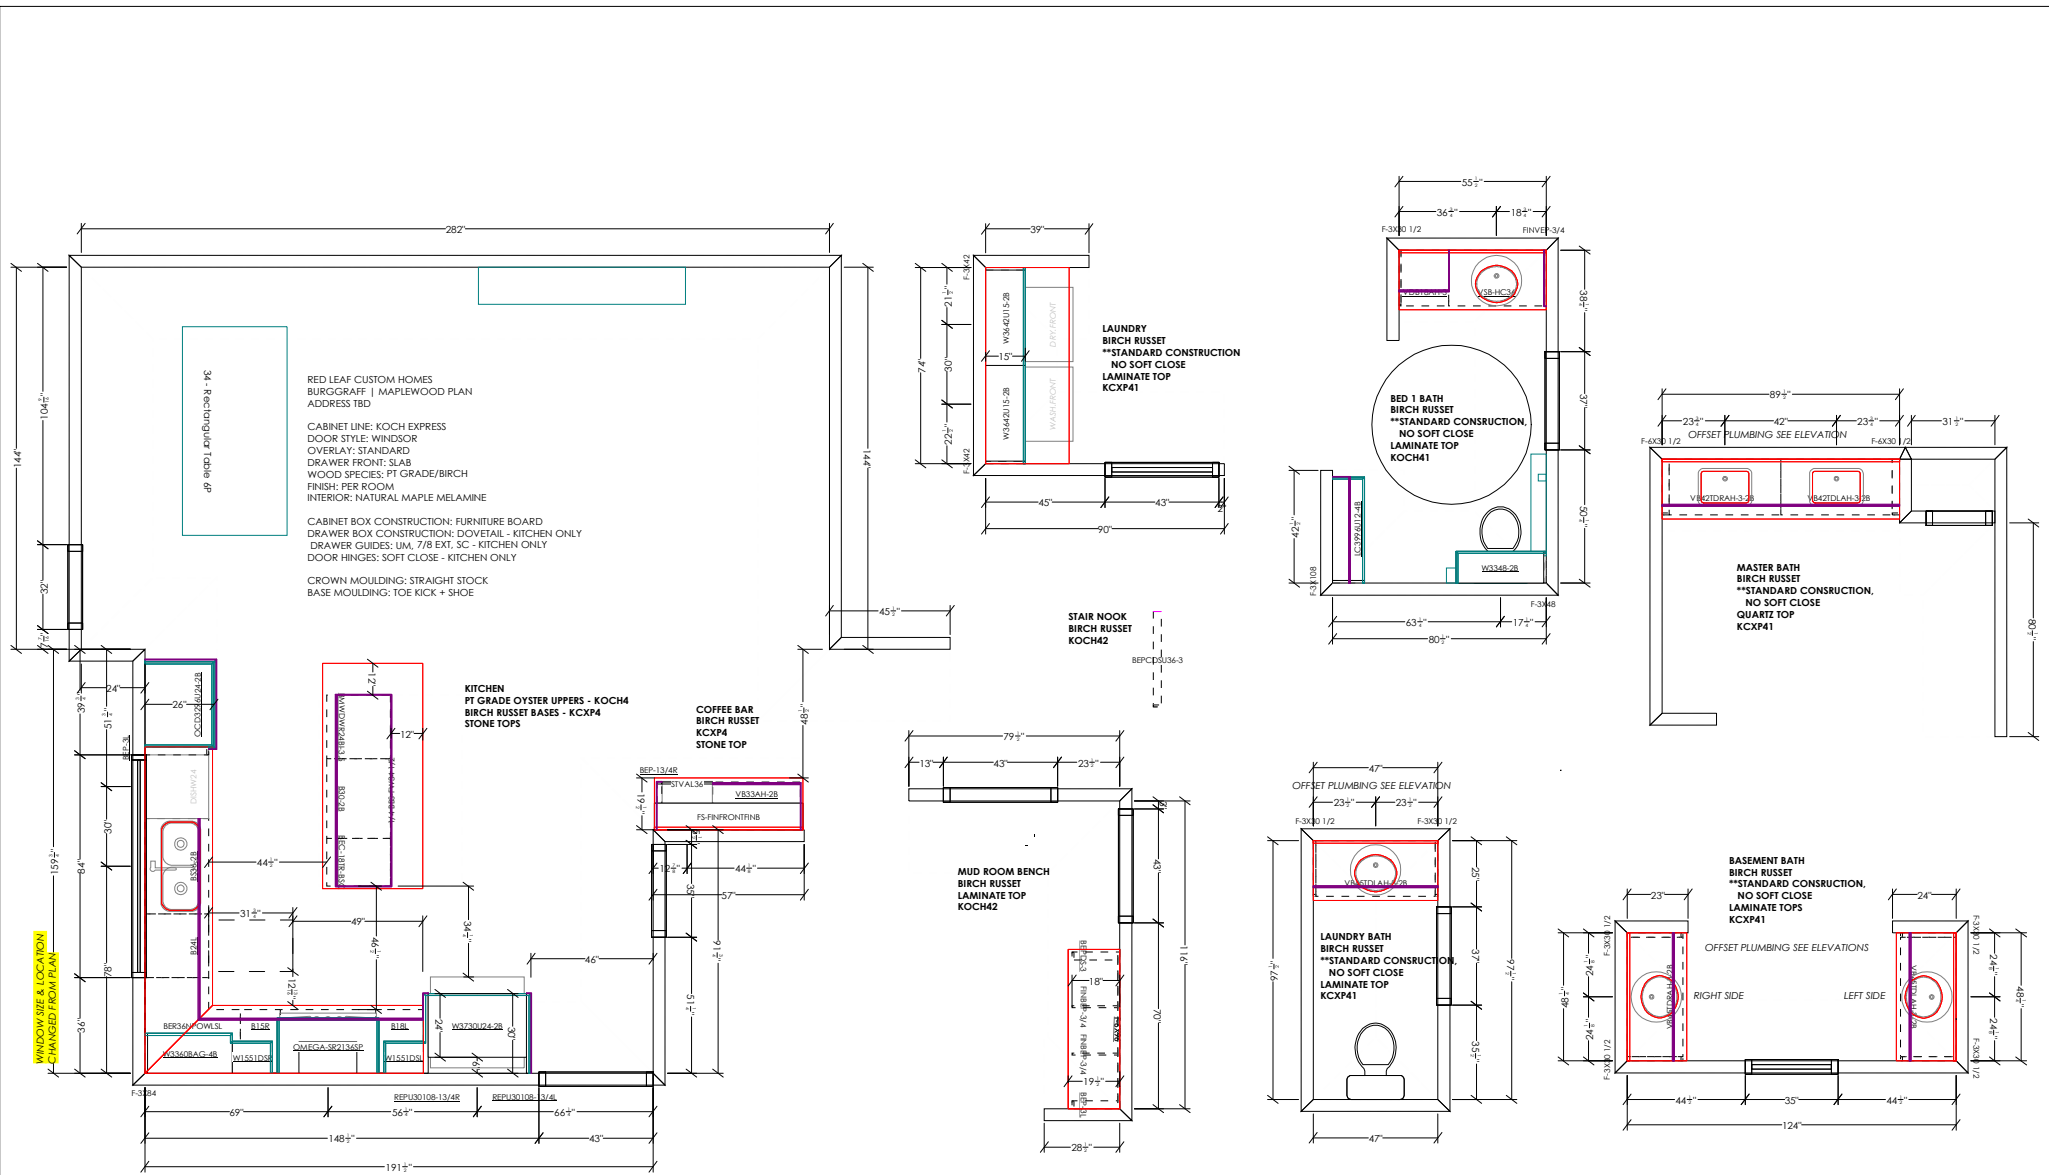

All dimensions _size designations given are subject to verification on job site and adjustment to fit job conditions.

This is an original design and must not be released or copied unless applicable fee has been paid or job order placed.

Designed: 6/11/2024
Printed: 7/16/2024