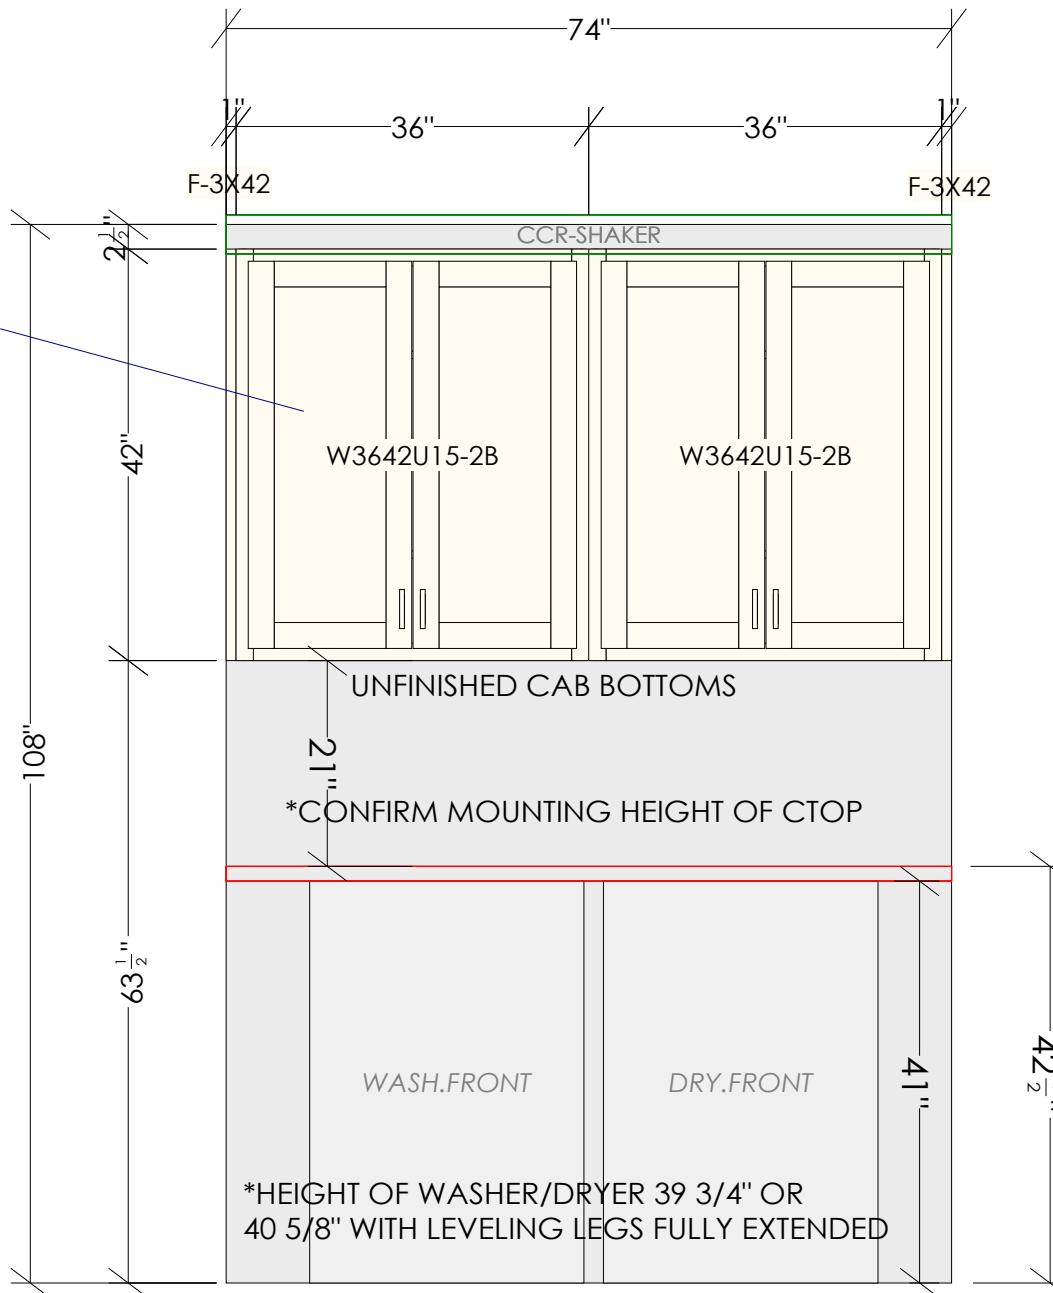

This is an original design and must not be released or copied unless applicable fee has been paid or job order placed.

Designed: 6/11/2024
 Printed: 7/16/2024

15" DEEP
3 ADJ. SHELVES

**WINDSOR DOOR
BIRCH RUSSET
CROWN: CCR-SHAKER**