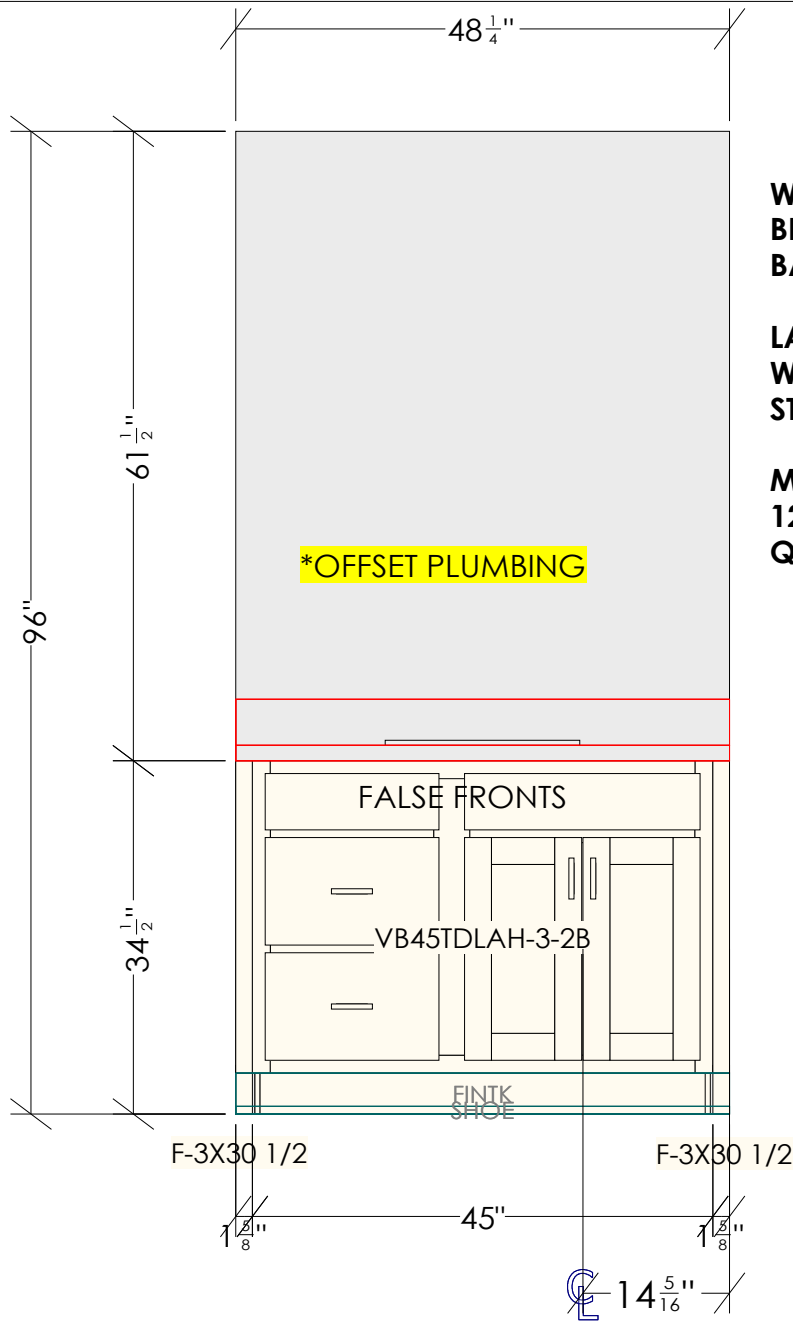

**WINDSOR DOOR
BIRCH RUSSET
BASE: TOEKICK + SHOE**

**LAMINATE: FORMICA SEA SALT 9529-58
WATERFALL EDGE
STD. BACKSPLASH**

**MATTE BLACK HARDWARE
128MM 9113-1055-P
QTY: 4**

All dimensions _size designations given are subject to verification on job site and adjustment to fit job conditions.

This is an original design and must not be released or copied unless applicable fee has been paid or job order placed.

Designed: 6/11/2024
Printed: 7/16/2024