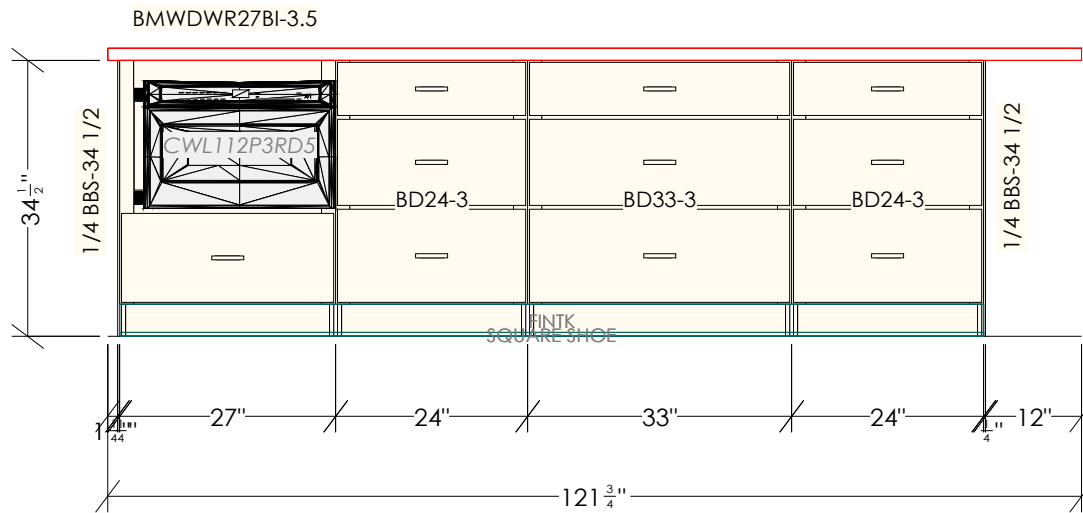

**KOCH EXPRESS
WINDSOR DOOR
BIRCH ALMOND
BASE: TOEKICK + SQUARE SHOE**

**QUARTZ: BROADWAY BLACK
FINISH: VELVET/LEATHER
EDGE: 1/4" ROUND**

**HARDWARE: 9017-4055-P
FINISH: MATTE BLACK
QTY: 10**

Dimensions and size are subject to verify on the job site and adjustment to fit job conditions. This is an original design and must not be released or copied unless applicable fee has been paid or job order placed.

DESIGN

STUDIO

DESIGN STUDIO 360
FLOOR TO CEILING
360 36TH STREET SOUTH
FARGO, ND 58103
P.701.237.6601
DESIGNED BY: TAYLOR

Designed: 9/20/2024
Printed: 9/25/2024