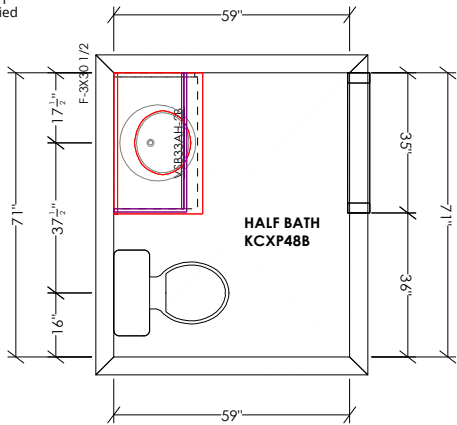

9/25/24
2:33 PM CDT
dotloop verified

Dimensions and size are subject to verify on the job site and adjustment to fit job conditions. This is an original design and must not be released or copied unless applicable fee has been paid or job order placed.

DESIGN STUDIO 360
FLOOR TO CEILING
360 36TH STREET SOUTH
FARGO, ND 58103
P.701.237.6601
DESIGNED BY: TAYLOR

Designed: 9/20/2024
Printed: 9/25/2024