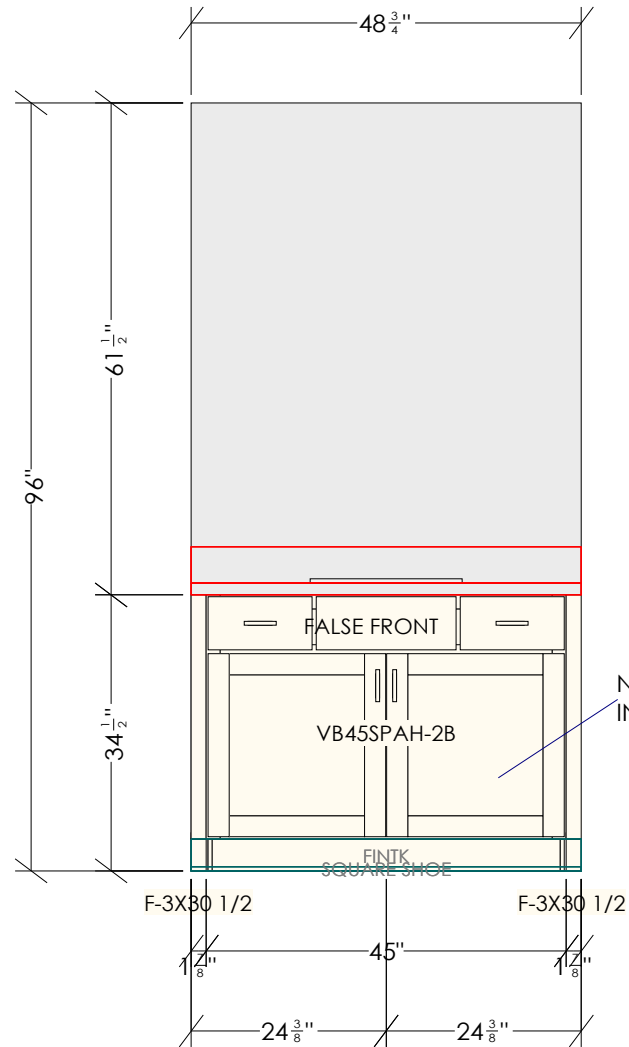

**KOCH EXPRESS
WINDSOR DOOR
BIRCH ALMOND
BASE: TOEKICK + SQUARE SHOE**

**LAMINATE: FORMICA 912 STORM
EDGE: WATERFALL
STANDARD BACKSPLASH**

**HARDWARE: 9017-4055-P
FINISH: MATTE BLACK
QTY: 4**

NO SHELVING
IN CABINET

Dimensions and size are subject to verify on the job site and adjustment to fit job conditions. This is an original design and must not be released or copied unless applicable fee has been paid or job order placed.

DESIGN STUDIO 360
FLOOR TO CEILING
360 36TH STREET SOUTH
FARGO, ND 58103
P.701.237.6601
DESIGNED BY: TAYLOR

Designed: 9/20/2024
Printed: 9/25/2024