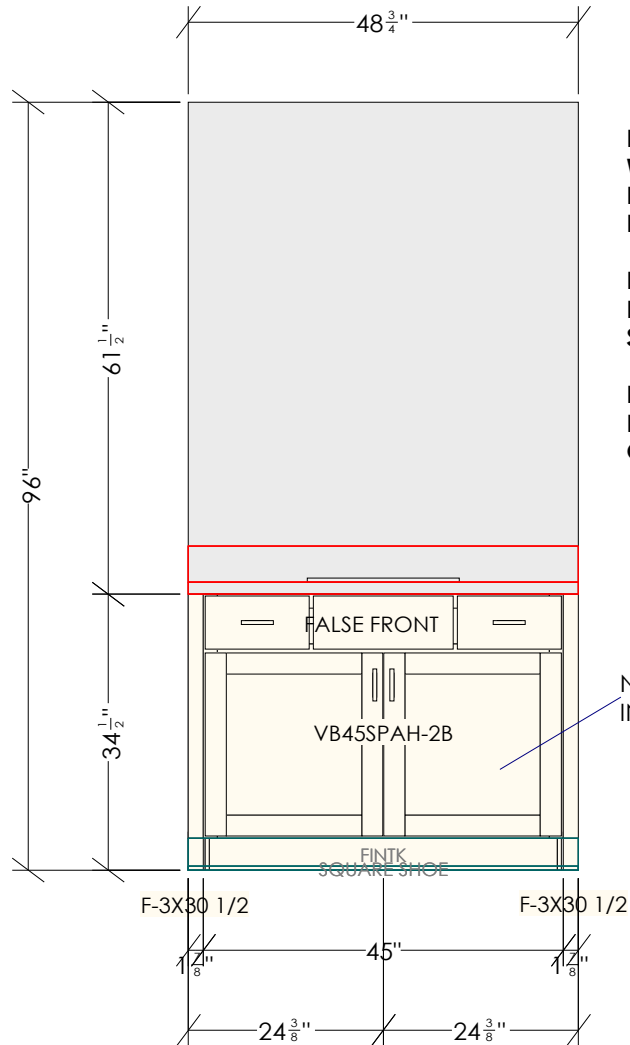

**KOCH EXPRESS
WINDSOR DOOR
BIRCH ALMOND
BASE: TOEKICK + SQUARE SHOE**

**LAMINATE: FORMICA 912 STORM
EDGE: WATERFALL
STANDARD BACKSPASH**

**HARDWARE: 9017-4055-P
FINISH: MATTE BLACK
QTY: 4**

NO SHELVING
IN CABINET

Dimensions and size are subject to verify on the job site and adjustment to fit job conditions. This is an original design and must not be released or copied unless applicable fee has been paid or job order placed.

DESIGN STUDIO 360
FLOOR TO CEILING
360 36TH STREET SOUTH
FARGO, ND 58103
P.701.237.6601
DESIGNED BY: TAYLOR

Designed: 9/20/2024
Printed: 9/25/2024