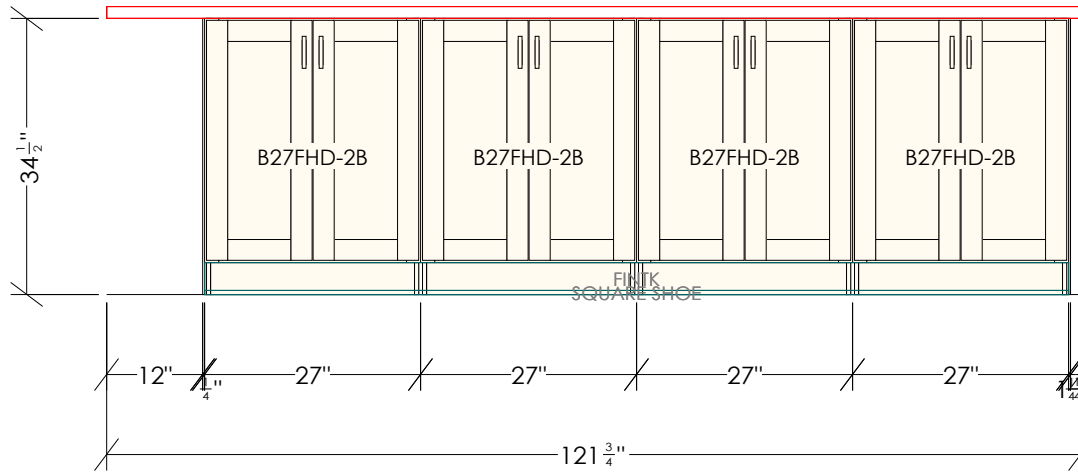

DESIGN

STUDIO

DESIGN STUDIO 360  
FLOOR TO CEILING  
360 36TH STREET SOUTH  
FARGO, ND 58103  
P.701.237.6601  
DESIGNED BY: TAYLOR

Designed: 9/20/2024  
Printed: 9/25/2024

24" DEEP  
2 ADJ. SHELVES EACH

**KOCH EXPRESS  
WINDSOR DOOR  
BIRCH ALMOND  
BASE: TOEKICK + SQUARE SHOE**