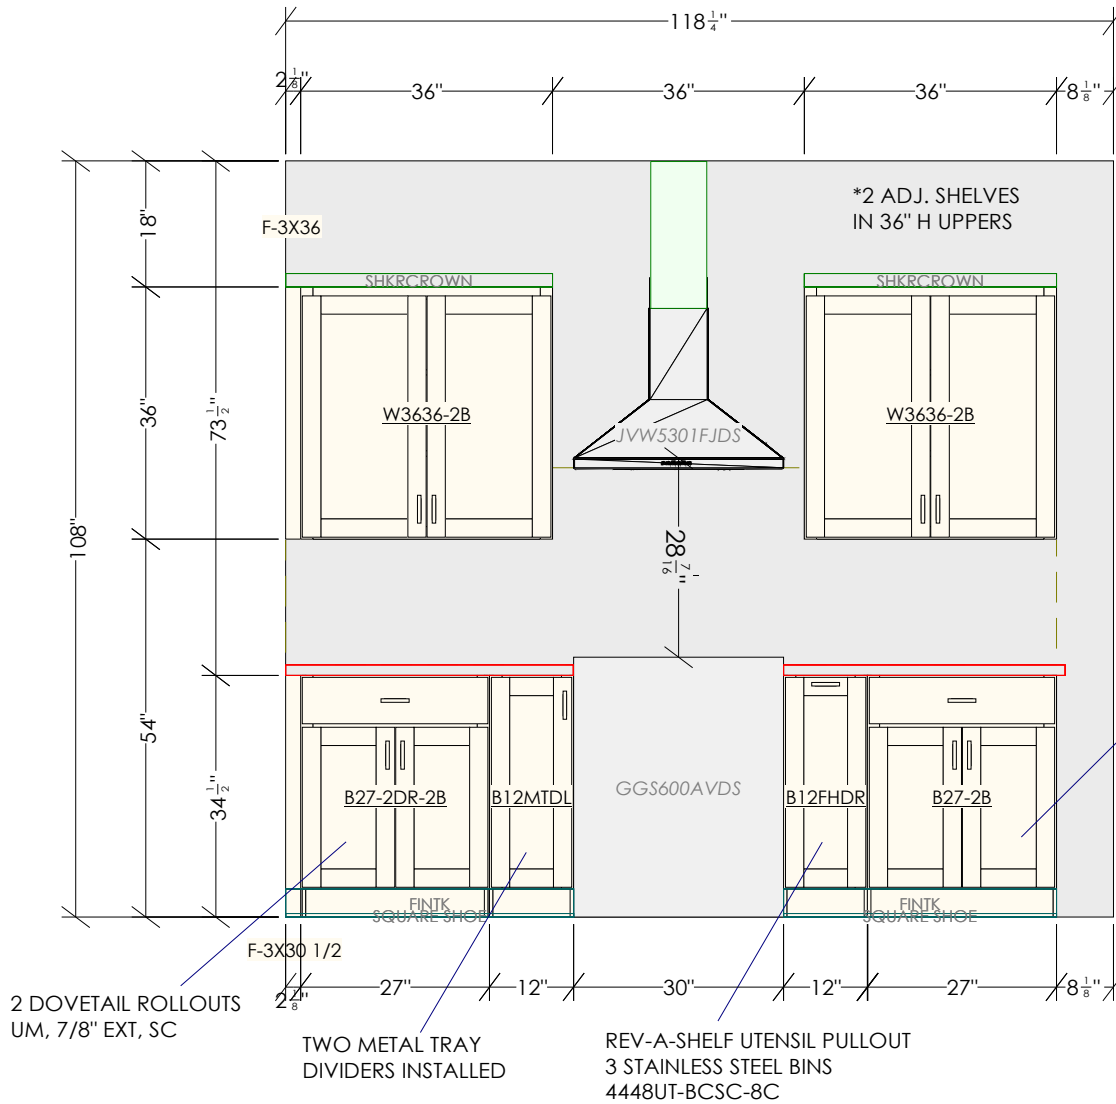

KOCH EXPRESS
WINDSOR DOOR
BIRCH ALMOND
CROWN: ANGLED SHAKER
BASE: TOEKICK + SQUARE SHOE

QUARTZ: BROADWAY BLACK
FINISH: VELVET/LEATHER
EDGE: 1/4" ROUND
TILE BACKSPASH

HARDWARE: 9017-4055-P
FINISH: MATTE BLACK
QTY: 12

Dimensions and size are subject to verify on the job site and adjustment to fit job conditions. This is an original design and must not be released or copied unless applicable fee has been paid or job order placed.

DESIGN STUDIO 360
FLOOR TO CEILING
360 36TH STREET SOUTH
FARGO, ND 58103
P.701.237.6601
DESIGNED BY: TAYLOR

Designed: 9/20/2024
Printed: 9/25/2024