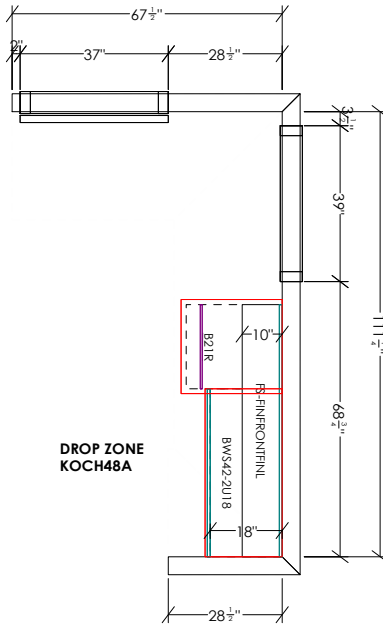

9/25/24
2:33 PM CDT
dotloop verified

Dimensions and size are subject to verify on the job site and adjustment to fit job conditions. This is an original design and must not be released or copied unless applicable fee has been paid or job order placed.

DESIGN STUDIO 360
FLOOR TO CEILING
360 36TH STREET SOUTH
FARGO, ND 58103
P.701.237.6601
DESIGNED BY: TAYLOR

Designed: 9/20/2024
Printed: 9/25/2024