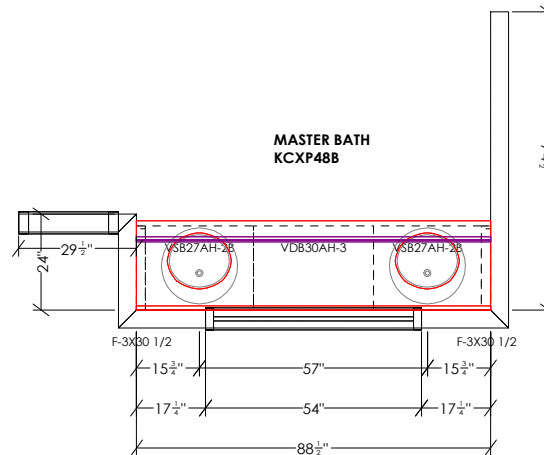

9/25/24
2:33 PM CDT
dotloop verified

Dimensions and size are subject to verify on the job site and adjustment to fit job conditions. This is an original design and must not be released or copied unless applicable fee has been paid or job order placed.

DESIGN STUDIO 360
FLOOR TO CEILING
360 36TH STREET SOUTH
FARGO, ND 58103
P.701.237.6601
DESIGNED BY: TAYLOR

Designed: 9/20/2024
Printed: 9/25/2024