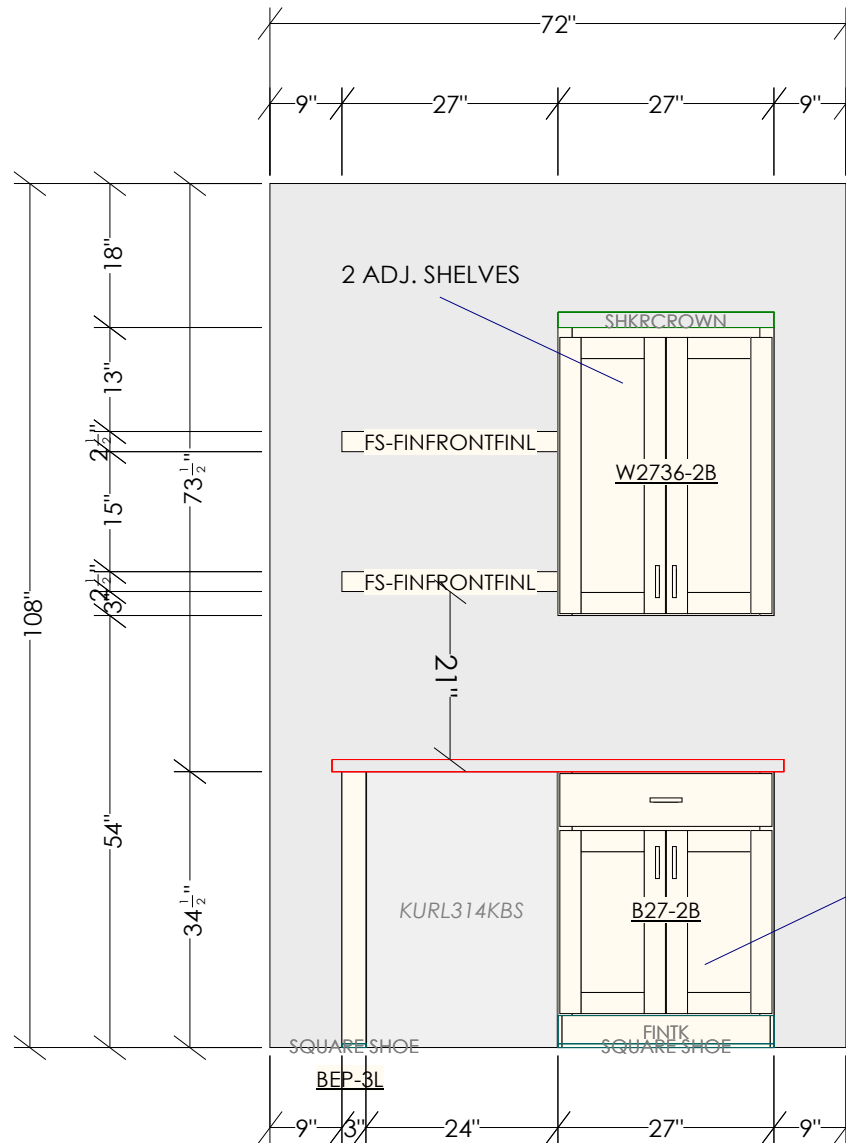

**KOCH EXPRESS
WINDSOR DOOR
BIRCH ALMOND
CROWN: ANGLED SHAKER
BASE: TOEKICK + SQUARE SHOE**

**QUARTZ: BROADWAY BLACK
FINISH: VELVET/LEATHER
EDGE: 1/4" ROUND
NO BACKSPLASH**

**HARDWARE: 9017-4055-P
FINISH: MATTE BLACK
QTY: 5**

1 ADJUSTABLE
FULL DEPTH SHELF

Dimensions and size are subject to verify on the job site and adjustment to fit job conditions. This is an original design and must not be released or copied unless applicable fee has been paid or job order placed.

DESIGN STUDIO 360
FLOOR TO CEILING
360 36TH STREET SOUTH
FARGO, ND 58103
P.701.237.6601
DESIGNED BY: TAYLOR

Designed: 9/20/2024
Printed: 9/25/2024