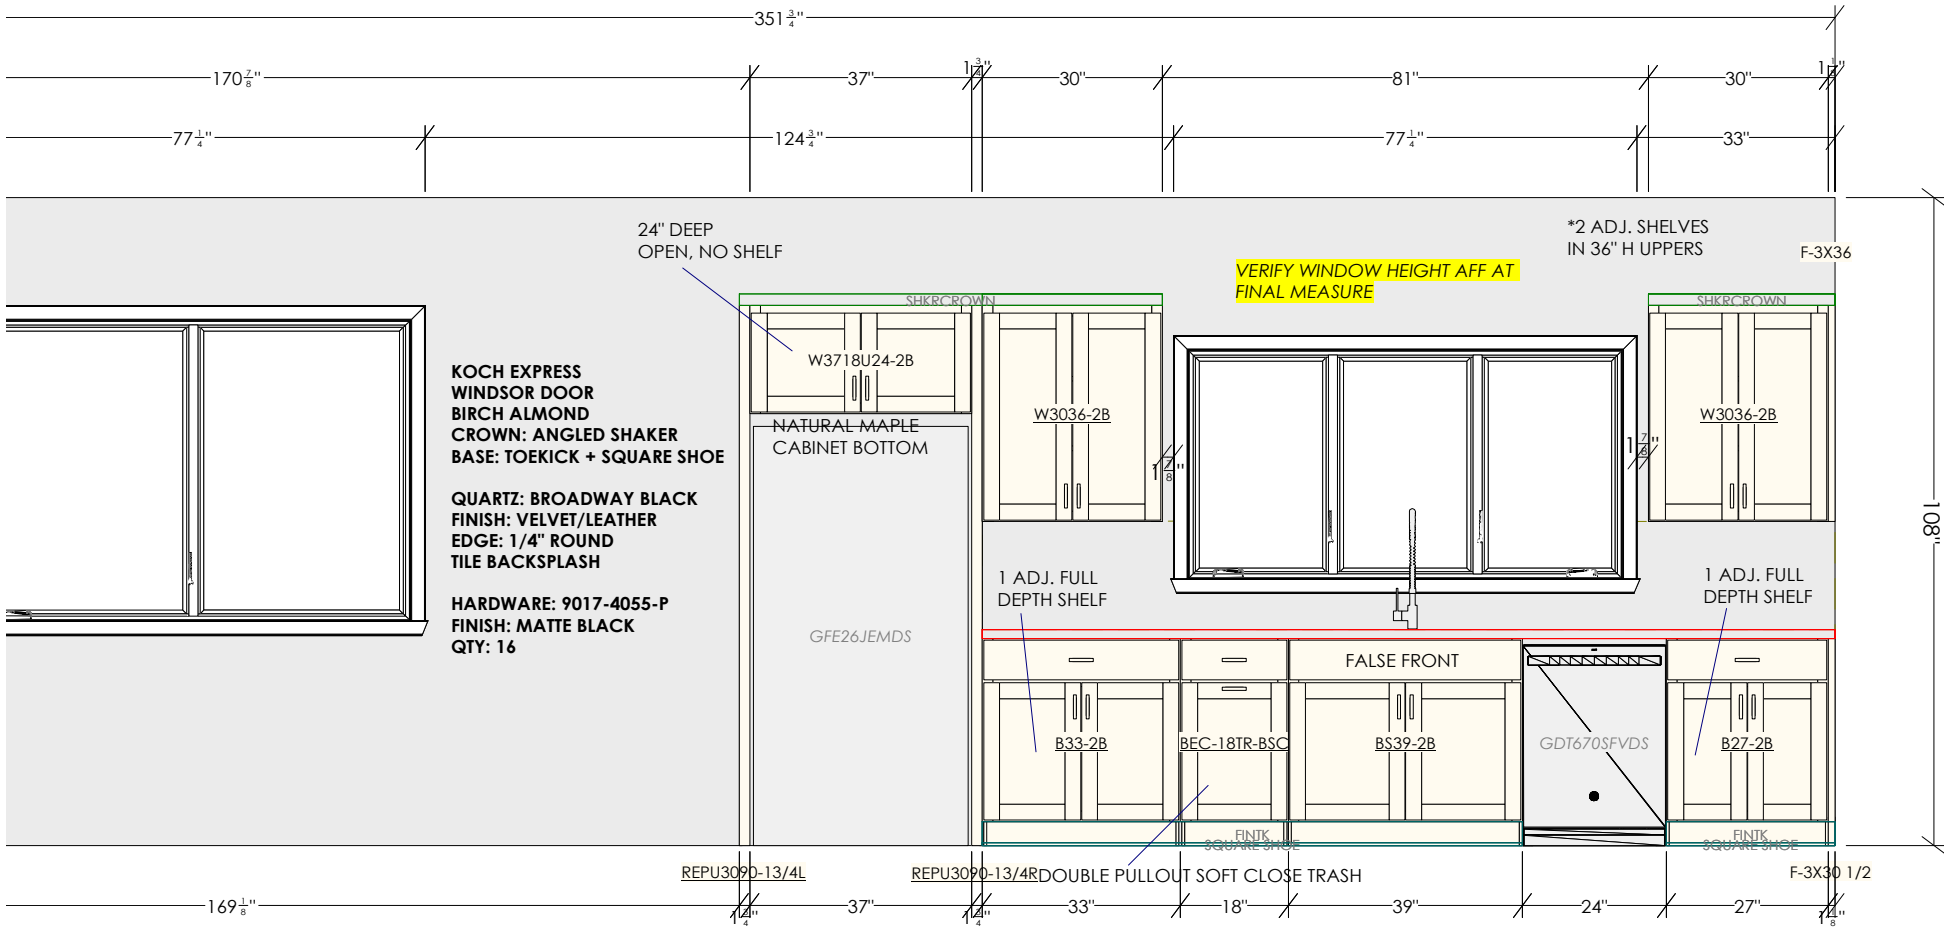

DESIGN STUDIO 360  
FLOOR TO CEILING  
360 36TH STREET SOUTH  
FARGO, ND 58103  
P.701.237.6601  
DESIGNED BY: TAYLOR

Designed: 9/20/2024  
Printed: 9/25/2024

9/25/24  
2:33 PM CDT  
dotloop verified

Dimensions and size are subject to verify on the job site and adjustment to fit job conditions. This is an original design and must not be released or copied unless applicable fee has been paid or job order placed.

DESIGN STUDIO 360  
FLOOR TO CEILING  
360 36TH STREET SOUTH  
FARGO, ND 58103  
P.701.237.6601  
DESIGNED BY: TAYLOR

Designed: 9/20/2024  
Printed: 9/25/2024

Dimensions and size are subject to verify on the job site and adjustment to fit job conditions. This is an original design and must not be released or copied unless applicable fee has been paid or job order placed.