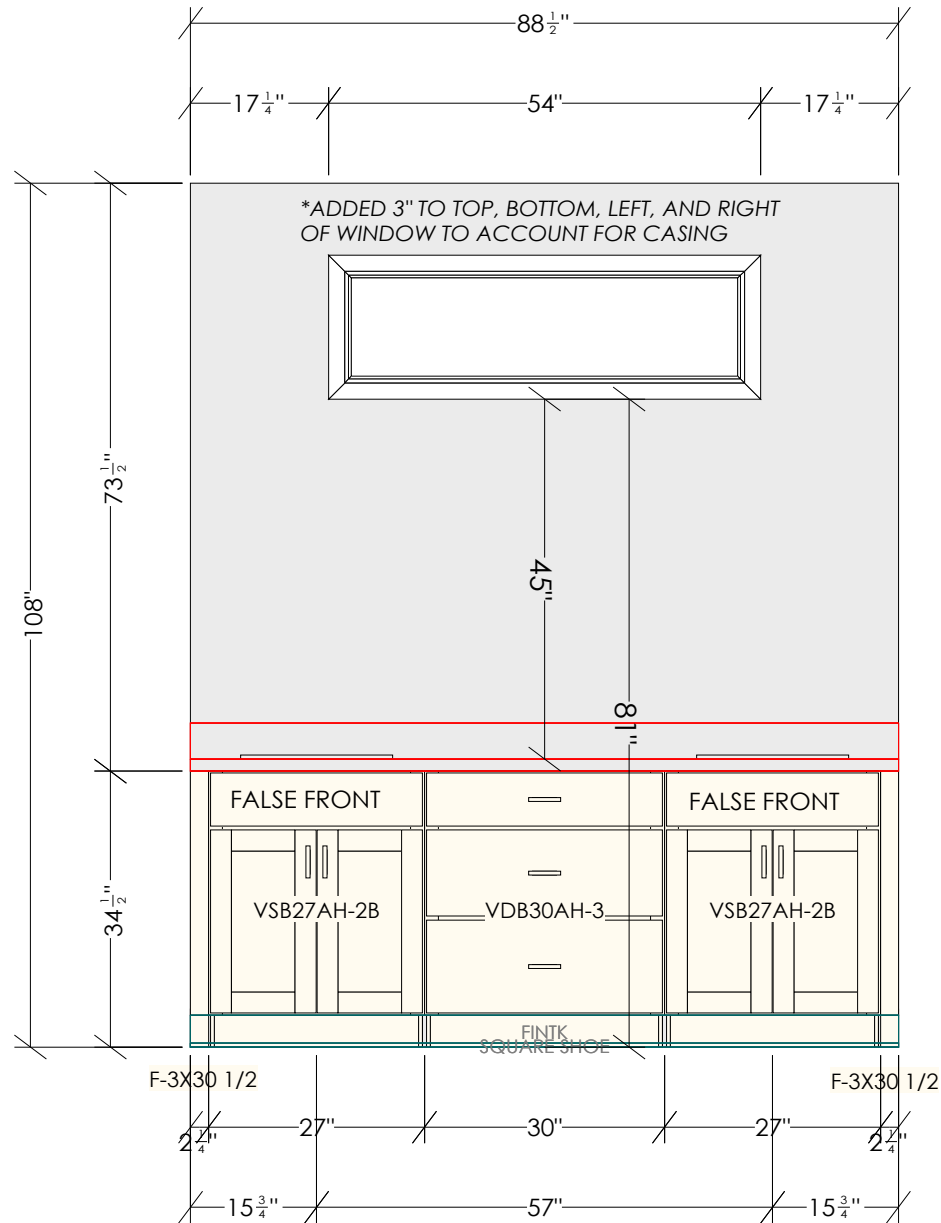

**KOCH EXPRESS
WINDSOR DOOR
BIRCH ALMOND
BASE: TOEKICK + SQUARE SHOE**

**QUARTZ: BROADWAY BLACK
FINISH: VELVET/LEATHER
EDGE: 1/4" ROUND
STANDARD BACKSLASH**

**HARDWARE: 9017-4055-P
FINISH: MATTE BLACK
QTY: 7**

*NO SHELVING
BEHIND DOORS*

Dimensions and size are subject to verify on the job site and adjustment to fit job conditions. This is an original design and must not be released or copied unless applicable fee has been paid or job order placed.

**DESIGN STUDIO 360
FLOOR TO CEILING
360 36TH STREET SOUTH
FARGO, ND 58103
P.701.237.6601
DESIGNED BY: TAYLOR**

Designed: 9/20/2024
Printed: 9/25/2024