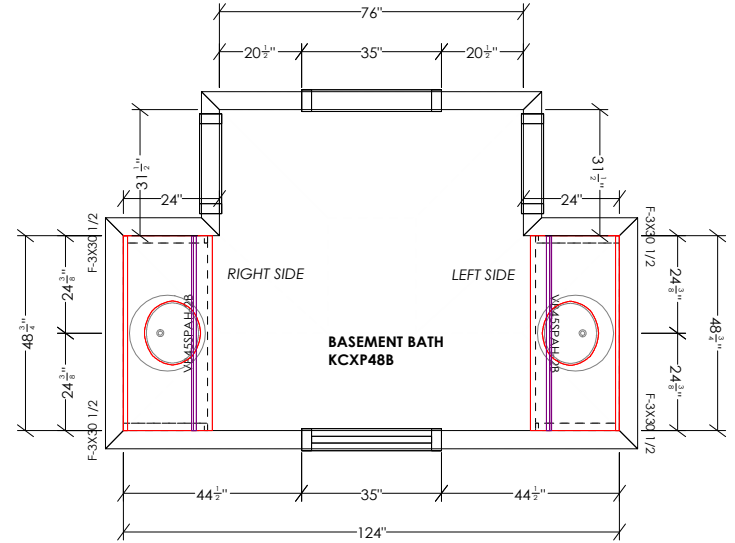

9/25/24
2:33 PM CDT
dotloop verified

Dimensions and size are subject to verify on the job site and adjustment to fit job conditions. This is an original design and must not be released or copied unless applicable fee has been paid or job order placed.

DESIGN STUDIO 360
FLOOR TO CEILING
360 36TH STREET SOUTH
FARGO, ND 58103
P.701.237.6601
DESIGNED BY: TAYLOR

Designed: 9/20/2024
Printed: 9/25/2024