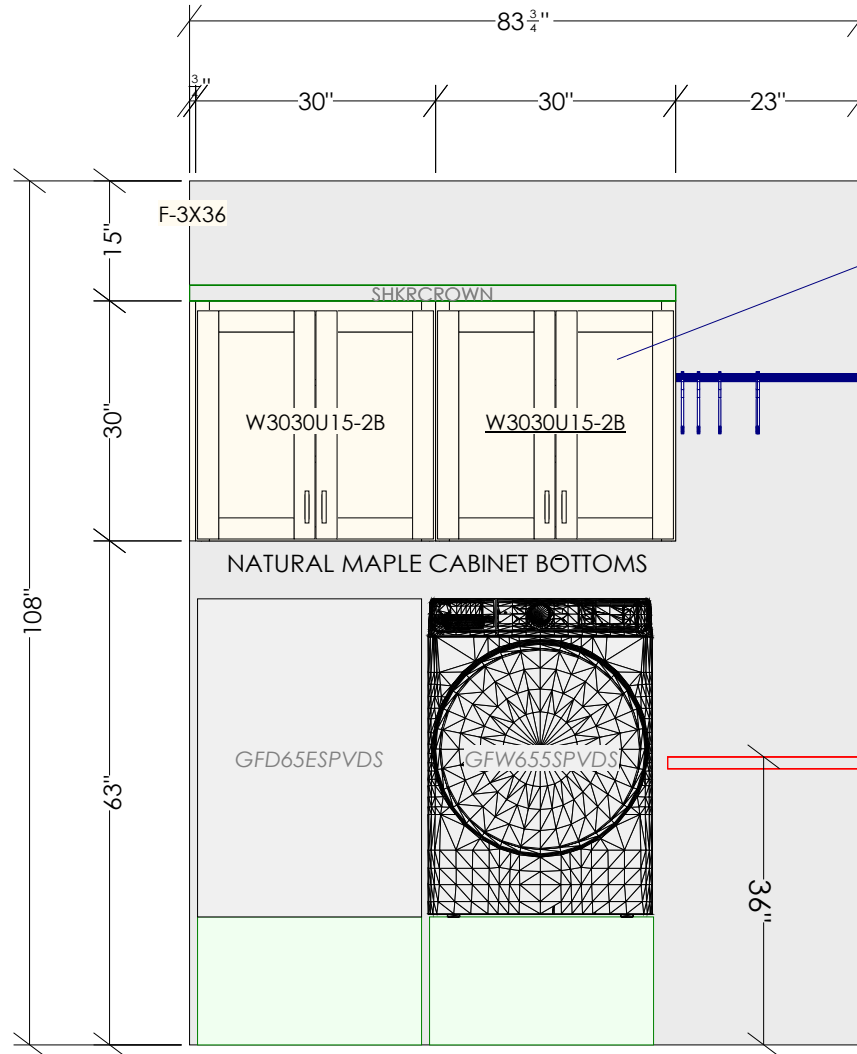

DESIGN

STUDIO

DESIGN STUDIO 360  
FLOOR TO CEILING  
360 36TH STREET SOUTH  
FARGO, ND 58103  
P.701.237.6601  
DESIGNED BY: TAYLOR

Designed: 9/20/2024  
Printed: 9/25/2024

15" DEEP CABINETS  
2 ADJ. SHELVES EACH