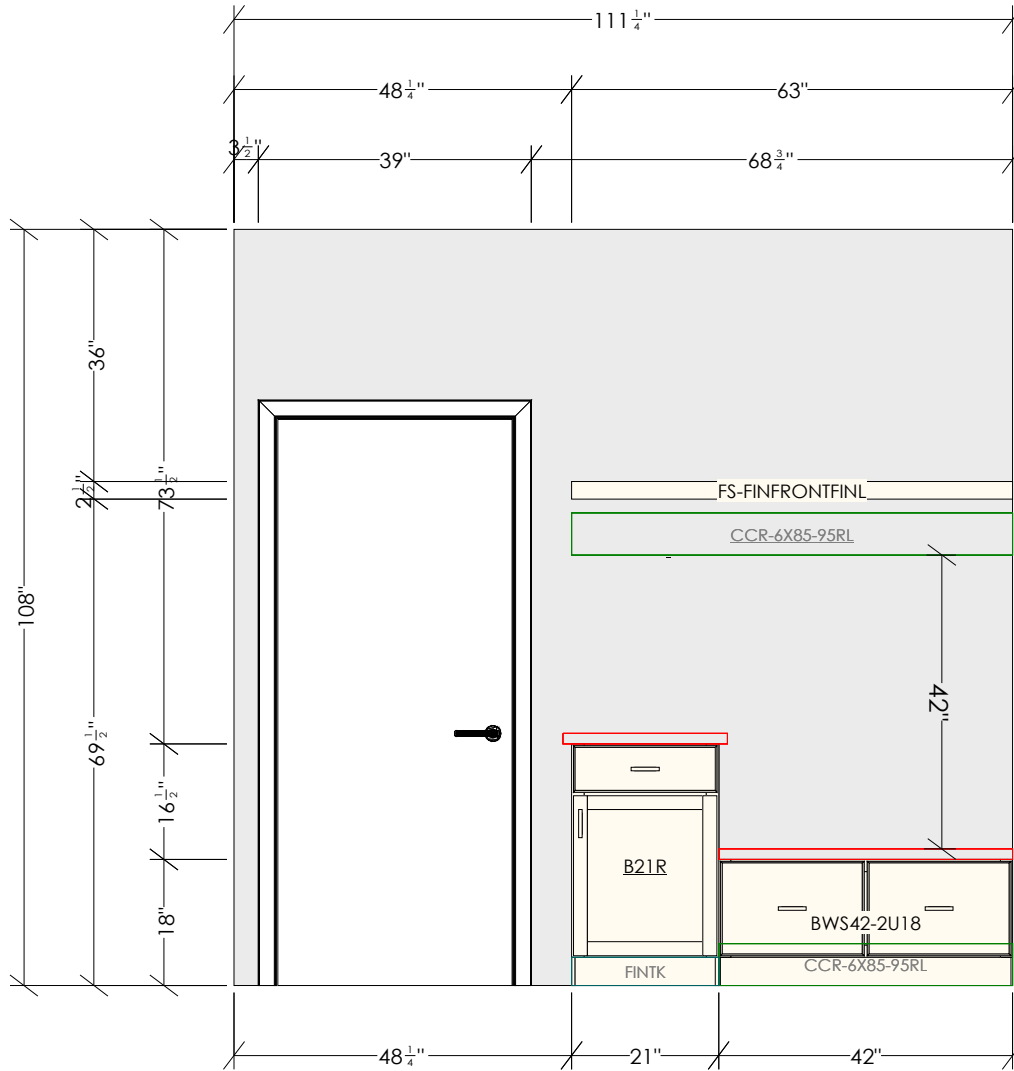

**KOCH CLASSIC
SAVANNAH DOOR
BIRCH ALMOND
BASE: TOEKICK + STOCK**

**LAMINATE: FORMICA 912 STORM
EDGE: WATERFALL**

**HARDWARE: 9017-4055-P
FINISH: MATTE BLACK
QTY: 4**

**HOOKS: JULIET HOOK MATTE BLACK 4 3/4"
QTY: 4**

Dimensions and size are subject to verify on the job site and adjustment to fit job conditions. This is an original design and must not be released or copied unless applicable fee has been paid or job order placed.

DESIGN

STUDIO

DESIGN STUDIO 360
FLOOR TO CEILING
360 36TH STREET SOUTH
FARGO, ND 58103
P.701.237.6601
DESIGNED BY: TAYLOR

Designed: 9/20/2024
Printed: 9/25/2024