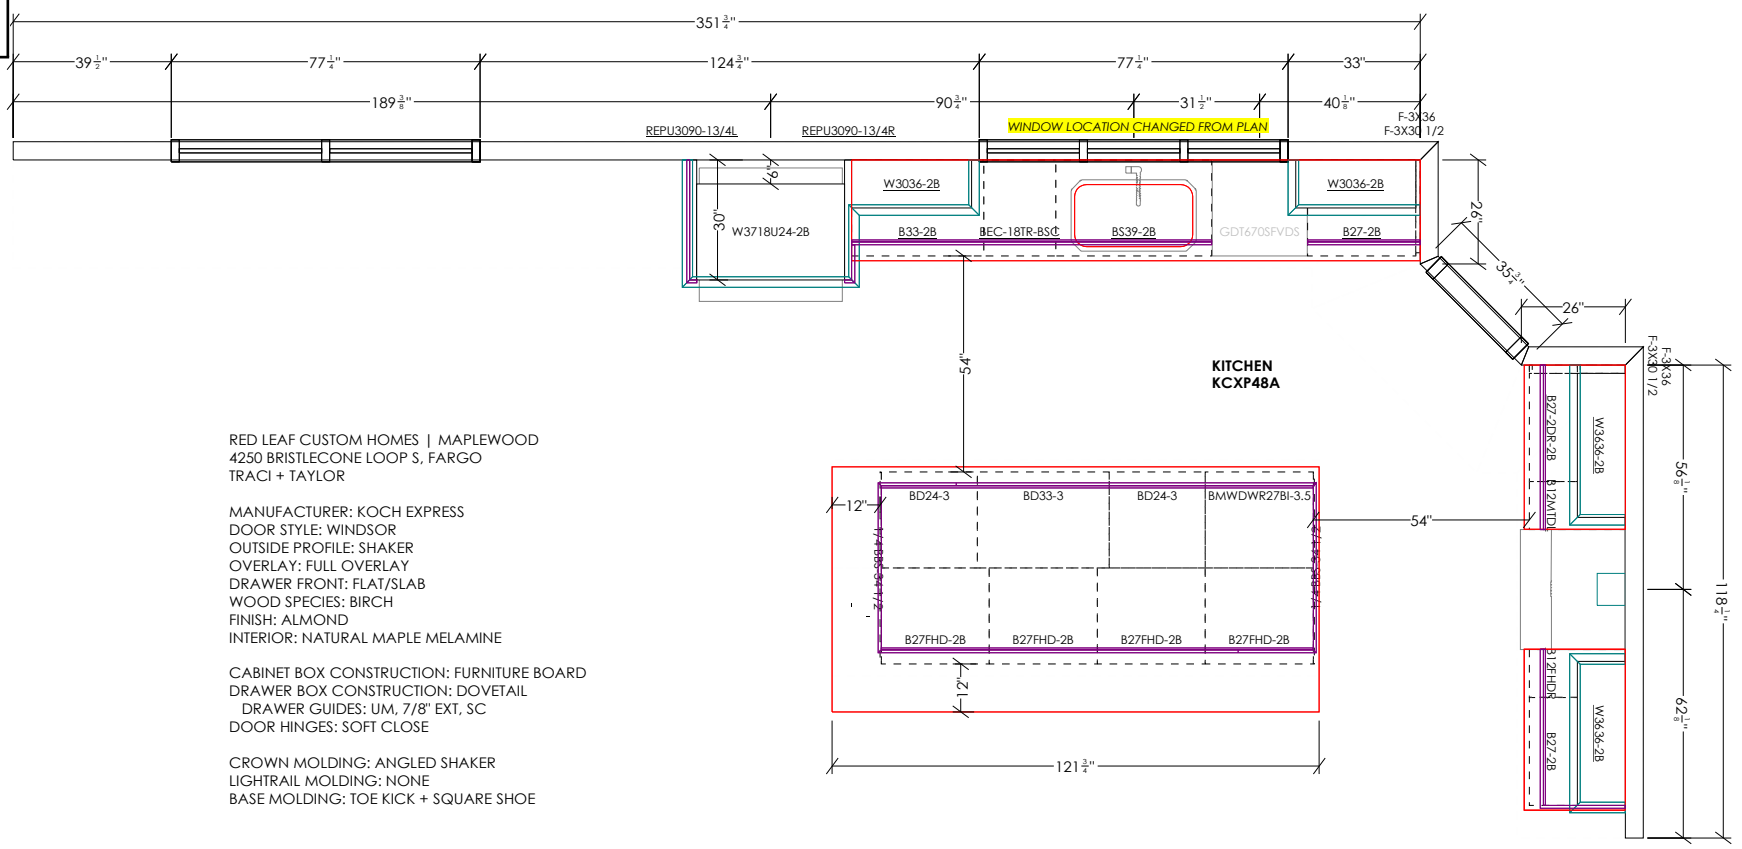

09/25/24
2:33 PM CDT
dotloop verified

RED LEAF CUSTOM HOMES | MAPLEWOOD
4250 BRISTLECONE LOOP S, FARGO
TRACI + TAYLOR

MANUFACTURER: KOCH EXPRESS
DOOR STYLE: WINDSOR
OUTSIDE PROFILE: SHAKER
OVERLAY: FULL OVERLAY
DRAWER FRONT: FLAT/SLAB
WOOD SPECIES: BIRCH
FINISH: ALMOND
INTERIOR: NATURAL MAPLE MELAMINE

CABINET BOX CONSTRUCTION: FURNITURE BOARD
DRAWER BOX CONSTRUCTION: DOVETAIL
DRAWER GUIDES: UM, 7/8" EXT, SC
DOOR HINGES: SOFT CLOSE

CROWN MOLDING: ANGLED SHAKER
LIGHTRAIL MOLDING: NONE
BASE MOLDING: TOE KICK + SQUARE SHOE