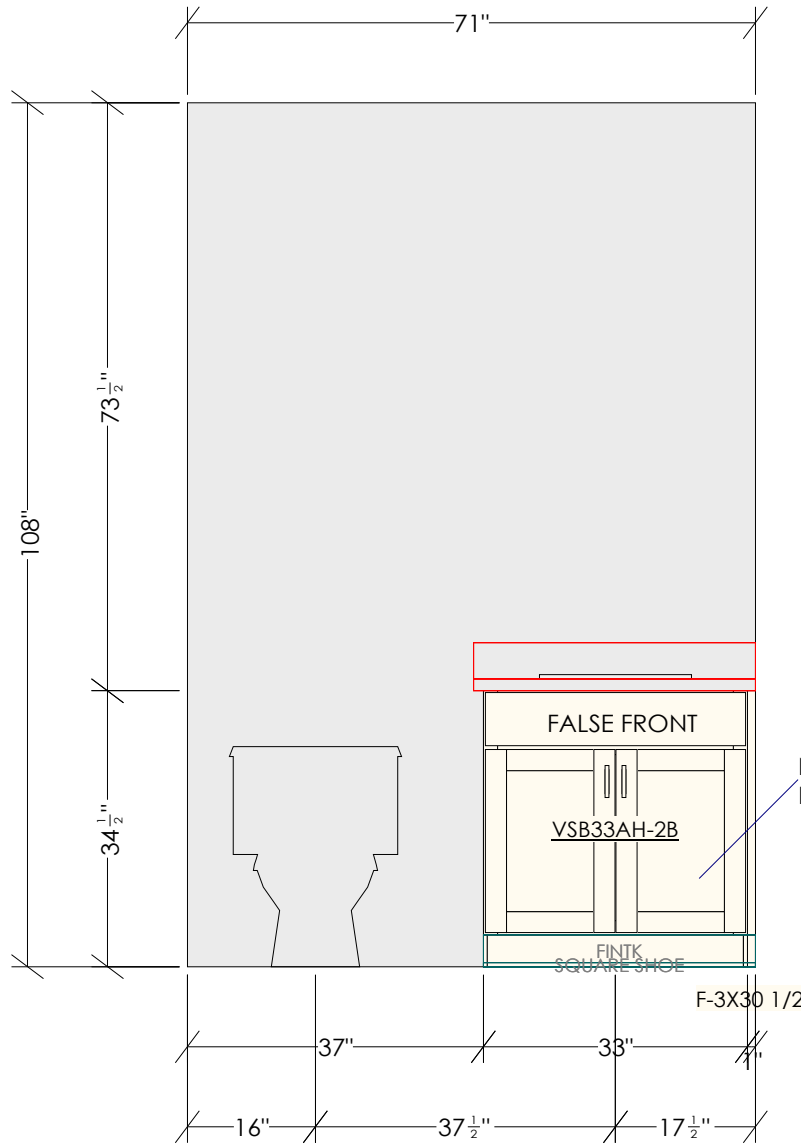

09/25/24
2:33 PM CDT
dotloop verified

**KOCH EXPRESS
WINDSOR DOOR
BIRCH ALMOND
BASE: TOEKICK + SQUARE SHOE**

**QUARTZ: BROADWAY BLACK
FINISH: VELVET/LEATHER
EDGE: 1/4" ROUND
NO BACKSPLASH**

**HARDWARE: 9017-4055-P
FINISH: MATTE BLACK
QTY: 2**

NO SHELVING
BEHIND DOORS

FALSE FRONT

VSB33AH-2B

FINTK
SQUARE SHOE

F-3X30 1/2

Dimensions and size are subject to verify on the job site and adjustment to fit job conditions. This is an original design and must not be released or copied unless applicable fee has been paid or job order placed.

DESIGN

STUDIO

DESIGN STUDIO 360
FLOOR TO CEILING
360 36TH STREET SOUTH
FARGO, ND 58103
P.701.237.6601
DESIGNED BY: TAYLOR

Designed: 9/20/2024
Printed: 9/25/2024