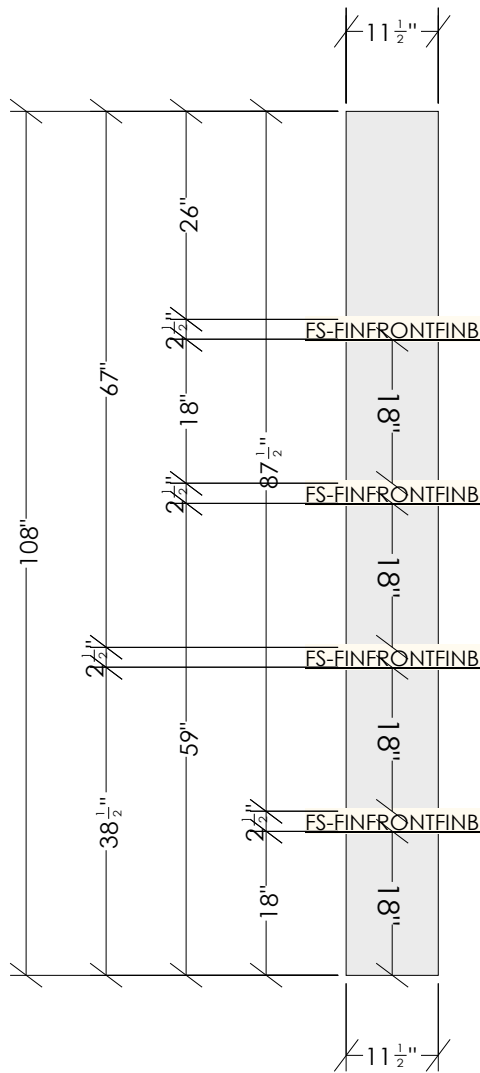

**DESIGN STUDIO 360  
FLOOR TO CEILING  
360 36TH STREET SOUTH  
FARGO, ND 58103  
P.701.237.6601  
DESIGNED BY: TAYLOR**

Designed: 9/20/2024  
Printed: 9/25/2024

Dimensions and size are subject to verify on the job site and adjustment to fit job conditions. This is an original design and must not be released or copied unless applicable fee has been paid or job order placed.