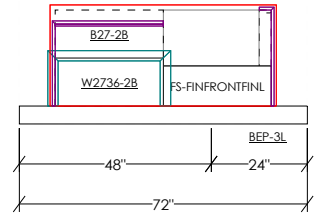

BEVERAGE CENTER  
KCXP48A

Dimensions and size are subject to verify on the job site and adjustment to fit job conditions. This is an original design and must not be released or copied unless applicable fee has been paid or job order placed.