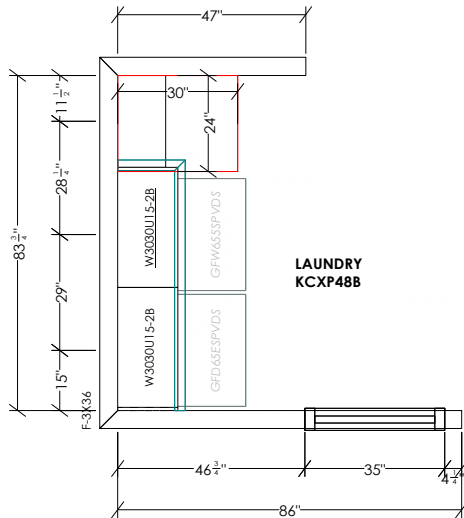

9/25/24
2:33 PM CDT
dotloop verified

Dimensions and size are subject to verify on the job site and adjustment to fit job conditions. This is an original design and must not be released or copied unless applicable fee has been paid or job order placed.

DESIGN STUDIO 360
FLOOR TO CEILING
360 36TH STREET SOUTH
FARGO, ND 58103
P.701.237.6601
DESIGNED BY: TAYLOR

Designed: 9/20/2024
Printed: 9/25/2024